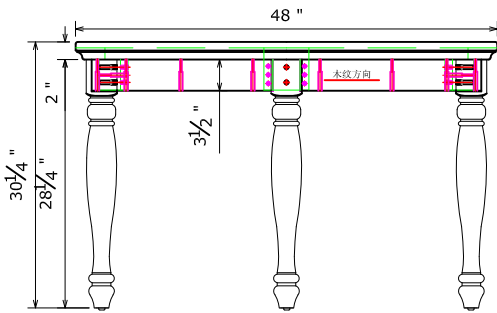

Breckenridge PRODUCT SHEET-1

SKU#	DESCRIPTION	PRODUCT DIMENSIONS			CU.FT.	MATERIALS LIST	
		W	D	H		NO.	DESCRIPTION
ZBRG-8080	Breckenridge 48" Round Table	48"	48"	30.25"			
ZBRG-8090	Breckenridge 42" Rnd Ctr Ht Table	42"	42"	36"	01	solid wood	
ZBRG-8061	Breckenridge Side Chair	18.875"	22.625"	38"	02	MDF with birch veneer	
ZBRG-8001	Breckenridge 24" Barstool	18.875"	22.625"	44"			

ZBRG-8080
Breckenridge 48" Round Table

ZBRG-8090
Breckenridge 42" Rnd Ctr Ht Table

ZBRG-8061 Rockport Side Chair

ZBRG-8001 Rockport 24" Barstool

Breckenridge PRODUCT SHEET-2

SKU#	DESCRIPTION	PRODUCT DIMENSIONS			CU.FT.
		W	D	H	
ZBRG-8060	Breckenridge Standard Table	72"	42"	30.25"	
ZBRG-8000	Breckenridge 54" Ctr Ht Table	54"	54"	36"	