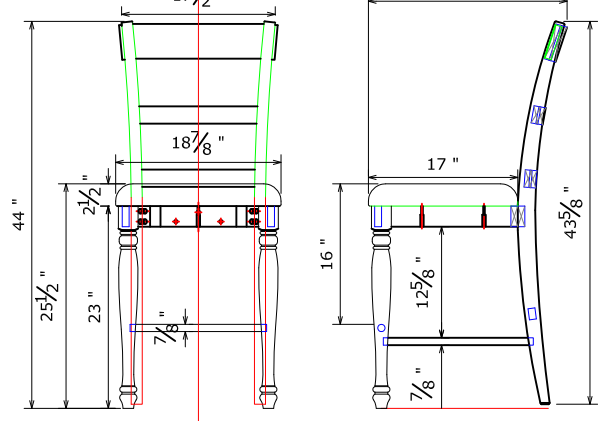

Breckenridge PRODUCT SHEET-1

SKU#	DESCRIPTION	PRODUCT DIMENSIONS			CU.FT.	MATERIALS LIST	
		W	D	H		NO.	DESCRIPTION
ZBRG-8080	Breckenridge 48" Round Table	48"	48"	30.25"			
ZBRG-8090	Breckenridge 42" Rnd Ctr Ht Table	42"	42"	36"	01	solid wood	
ZBRG-8061	Breckenridge Side Chair	18.875"	22.625"	38"	02	MDF with birch veneer	
ZBRG-8001	Breckenridge 24" Barstool	18.875"	22.625"	44"			

ZBRG-8080
Breckenridge 48" Round Table

ZBRG-8090
Breckenridge 42" Rnd Ctr Ht Table

ZBRG-8061 Rockport Side Chair

ZBRG-8001 Rockport 24" Barstool

Breckenridge PRODUCT SHEET-2

SKU#	DESCRIPTION	PRODUCT DIMENSIONS			CU.FT.
		W	D	H	
ZBRG-8060	Breckenridge Standard Table	72"	42"	30.25"	
ZBRG-8000	Breckenridge 54" Ctr Ht Table	54"	54"	36"	