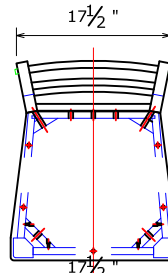

Breckenridge PRODUCT SHEET-1

SKU#	DESCRIPTION	PRODUCT DIMENSIONS			CU.FT.	MATERIALS LIST	
		W	D	H		NO.	DESCRIPTION
ZBRG-8080	Breckenridge 48" Round Table	48"	48"	30.25"			
ZBRG-8090	Breckenridge 42" Rnd Ctr Ht Table	42"	42"	36"	01	solid wood	
ZBRG-8061	Breckenridge Side Chair	18.875"	22.625"	38"	02	MDF with birch veneer	
ZBRG-8001	Breckenridge 24" Barstool	18.875"	22.625"	44"			

ZBRG-8080
Breckenridge 48" Round Table

ZBRG-8090
Breckenridge 42" Rnd Ctr Ht Table

ZBRG-8061 Rockport Side Chair

ZBRG-8001 Rockport 24" Barstool

Breckenridge PRODUCT SHEET-2

SKU#	DESCRIPTION	PRODUCT DIMENSIONS			CU.FT.
		W	D	H	
ZBRG-8060	Breckenridge Standard Table	72"	42"	30.25"	
ZBRG-8000	Breckenridge 54" Ctr Ht Table	54"	54"	36"	