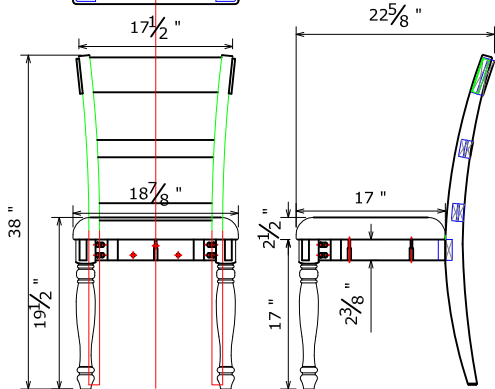

Breckenridge PRODUCT SHEET-1

SKU#	DESCRIPTION	PRODUCT DIMENSIONS			CU.FT.	MATERIALS LIST	
		W	D	H		NO.	DESCRIPTION
ZBRG-8080	Breckenridge 48" Round Table	48"	48"	30.25"			
ZBRG-8090	Breckenridge 42" Rnd Ctr Ht Table	42"	42"	36"	01	solid wood	
ZBRG-8061	Breckenridge Side Chair	18.875"	22.625"	38"	02	MDF with birch veneer	
ZBRG-8001	Breckenridge 24" Barstool	18.875"	22.625"	44"			

ZBRG-8080
Breckenridge 48" Round Table

ZBRG-8090
Breckenridge 42" Rnd Ctr Ht Table

ZBRG-8061 Rockport Side Chair

ZBRG-8001 Rockport 24" Barstool

Breckenridge PRODUCT SHEET-2

SKU#	DESCRIPTION	PRODUCT DIMENSIONS			CU.FT.
		W	D	H	
ZBRG-8060	Breckenridge Standard Table	72"	42"	30.25"	
ZBRG-8000	Breckenridge 54" Ctr Ht Table	54"	54"	36"	