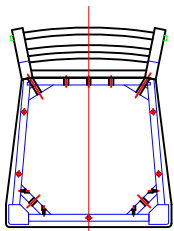

Breckenridge PRODUCT SHEET-1

SKU#	DESCRIPTION	PRODUCT DIMENSIONS			CU.FT.	MATERIALS LIST	
		W	D	H		NO.	DESCRIPTION
ZBRG-8080	Breckenridge 48" Round Table	48"	48"	30.25"			
ZBRG-8090	Breckenridge 42" Rnd Ctr Ht Table	42"	42"	36"	01	solid wood	
ZBRG-8061	Breckenridge Side Chair	18.875"	22.625"	38"	02	MDF with birch veneer	
ZBRG-8001	Breckenridge 24" Barstool	18.875"	22.625"	44"			

ZBRG-8080
Breckenridge 48" Round Table

ZBRG-8090
Breckenridge 42" Rnd Ctr Ht Table

ZBRG-8061 Rockport Side Chair

ZBRG-8001 Rockport 24" Barstool

Breckenridge PRODUCT SHEET-2

SKU#	DESCRIPTION	PRODUCT DIMENSIONS			CU.FT.
		W	D	H	
ZBRG-8060	Breckenridge Standard Table	72"	42"	30.25"	
ZBRG-8000	Breckenridge 54" Ctr Ht Table	54"	54"	36"	