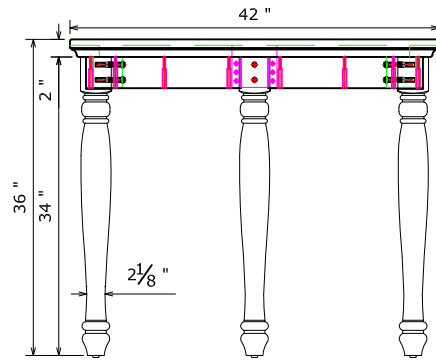

Breckenridge PRODUCT SHEET-1

SKU#	DESCRIPTION	PRODUCT DIMENSIONS			CU.FT.	MATERIALS LIST	
		W	D	H		NO.	DESCRIPTION
ZBRG-8080	Breckenridge 48" Round Table	48"	48"	30.25"			
ZBRG-8090	Breckenridge 42" Rnd Ctr Ht Table	42"	42"	36"	01	solid wood	
ZBRG-8061	Breckenridge Side Chair	18.875"	22.625"	38"	02	MDF with birch veneer	
ZBRG-8001	Breckenridge 24" Barstool	18.875"	22.625"	44"			

ZBRG-8080
Breckenridge 48" Round Table

ZBRG-8090
Breckenridge 42" Rnd Ctr Ht Table

ZBRG-8061 Rockport Side Chair

ZBRG-8001 Rockport 24" Barstool

Breckenridge PRODUCT SHEET-2

SKU#	DESCRIPTION	PRODUCT DIMENSIONS			CU.FT.
		W	D	H	
ZBRG-8060	Breckenridge Standard Table	72"	42"	30.25"	
ZBRG-8000	Breckenridge 54" Ctr Ht Table	54"	54"	36"	