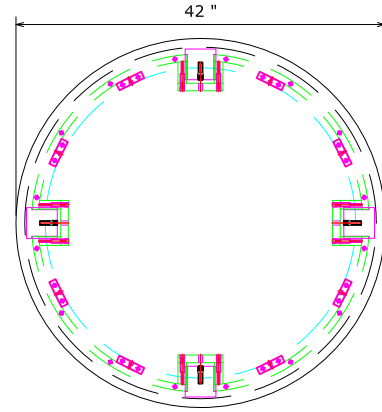

Breckenridge PRODUCT SHEET-1

SKU#	DESCRIPTION	PRODUCT DIMENSIONS			CU.FT.	MATERIALS LIST	
		W	D	H		NO.	DESCRIPTION
ZBRG-8080	Breckenridge 48" Round Table	48"	48"	30.25"			
ZBRG-8090	Breckenridge 42" Rnd Ctr Ht Table	42"	42"	36"	01	solid wood	
ZBRG-8061	Breckenridge Side Chair	18.875"	22.625"	38"	02	MDF with birch veneer	
ZBRG-8001	Breckenridge 24" Barstool	18.875"	22.625"	44"			

ZBRG-8080
Breckenridge 48" Round Table

ZBRG-8090
Breckenridge 42" Rnd Ctr Ht Table

ZBRG-8061 Rockport Side Chair

ZBRG-8001 Rockport 24" Barstool

Breckenridge PRODUCT SHEET-2

SKU#	DESCRIPTION	PRODUCT DIMENSIONS			CU.FT.
		W	D	H	
ZBRG-8060	Breckenridge Standard Table	72"	42"	30.25"	
ZBRG-8000	Breckenridge 54" Ctr Ht Table	54"	54"	36"	

MATERIALS LIST	
NO.	DESCRIPTION
01	solid wood
02	MDF with birch veneer