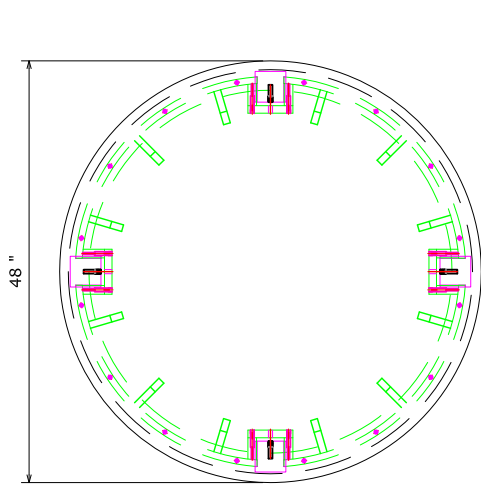

Breckenridge PRODUCT SHEET-1

SKU#	DESCRIPTION	PRODUCT DIMENSIONS			CU.FT.	MATERIALS LIST	
		W	D	H		NO.	DESCRIPTION
ZBRG-8080	Breckenridge 48" Round Table	48"	48"	30.25"			
ZBRG-8090	Breckenridge 42" Rnd Ctr Ht Table	42"	42"	36"	01	solid wood	
ZBRG-8061	Breckenridge Side Chair	18.875"	22.625"	38"	02	MDF with birch veneer	
ZBRG-8001	Breckenridge 24" Barstool	18.875"	22.625"	44"			

ZBRG-8080
Breckenridge 48" Round Table

ZBRG-8090
Breckenridge 42" Rnd Ctr Ht Table

ZBRG-8061 Rockport Side Chair

ZBRG-8001 Rockport 24" Barstool

Breckenridge PRODUCT SHEET-2

SKU#	DESCRIPTION	PRODUCT DIMENSIONS			CU.FT.
		W	D	H	
ZBRG-8060	Breckenridge Standard Table	72"	42"	30.25"	
ZBRG-8000	Breckenridge 54" Ctr Ht Table	54"	54"	36"	