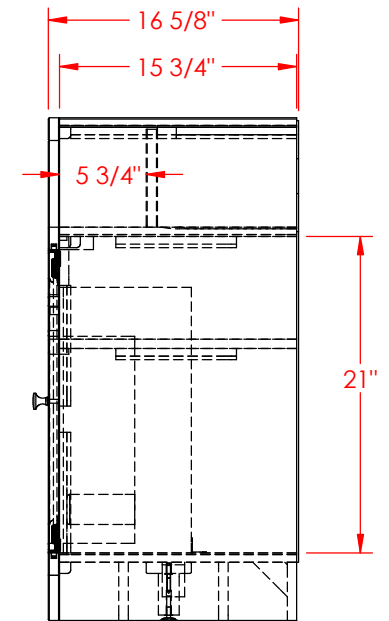

# Legends Furniture

Part # UL5284

Part Description: UL5284 Urban Loft 84" Fireplace Console

Date: 03/16/2015

Material: Assembly

Width: 84 1/16"

Height: 33 1/2"

Depth: 16 5/8"

# Legends Furniture

Part # UL1984

Part Description: UL1984 Urban Loft 84" Super Hutch

Date: 03/16/2015

Material: Assembly

Width: 83 9/16"

Height: 53"

Depth: 12 1/8"