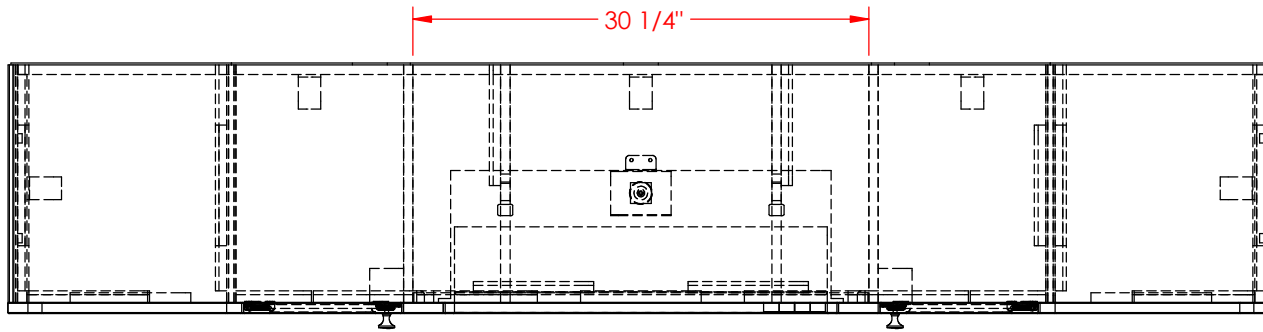

# Legends Furniture

Part # UL5284

Part Description: UL5284 Urban Loft 84" Fireplace Console

Date: 03/16/2015

Material: Assembly

Width: 84 1/16"

Height: 33 1/2"

Depth: 16 5/8"

# Legends Furniture

Part # UL1984

Part Description: UL1984 Urban Loft 84" Super Hutch

Date: 03/16/2015

Material: Assembly

Width: 83 9/16"

Height: 53"

Depth: 12 1/8"