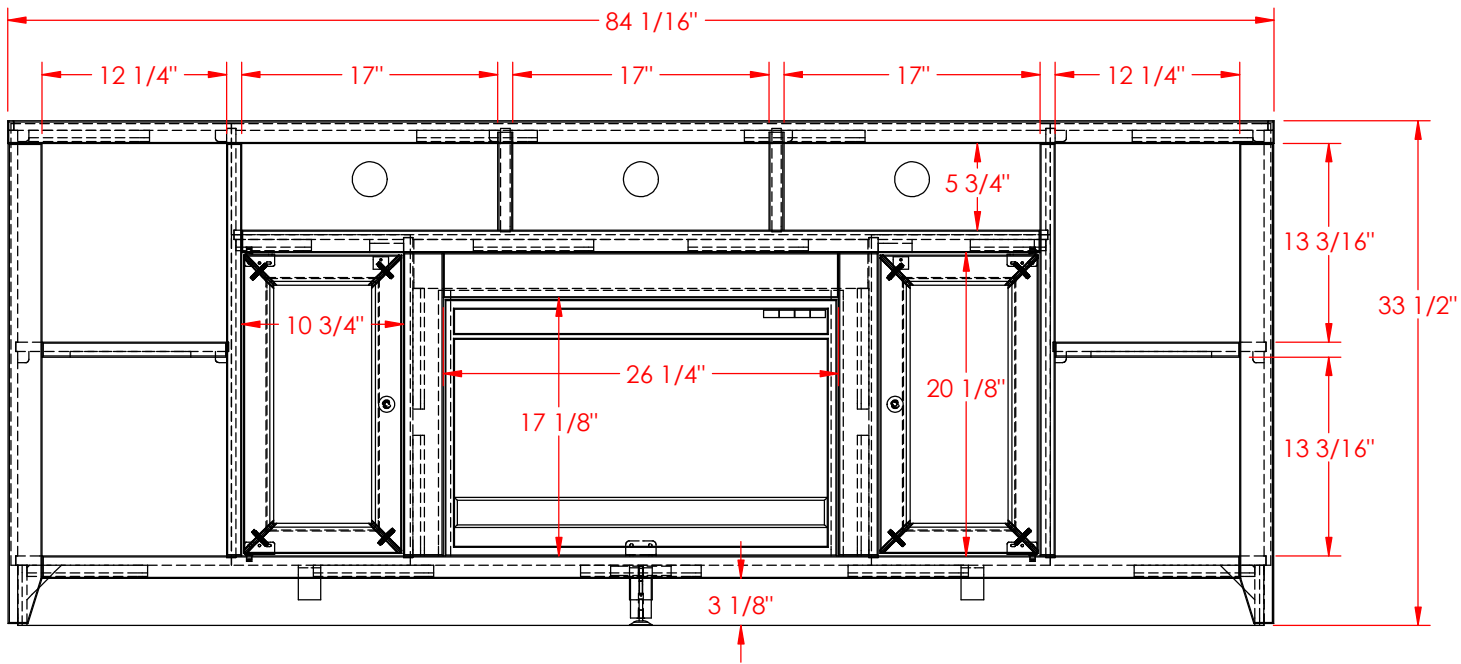

# Legends Furniture

Part # UL5284

Part Description: UL5284 Urban Loft 84" Fireplace Console

Date: 03/16/2015

Material: Assembly

Width: 84 1/16"

Height: 33 1/2"

Depth: 16 5/8"

# Legends Furniture

Part # UL1984

Part Description: UL1984 Urban Loft 84" Super Hutch

Date: 03/16/2015

Material: Assembly

Width: 83 9/16"

Height: 53"

Depth: 12 1/8"