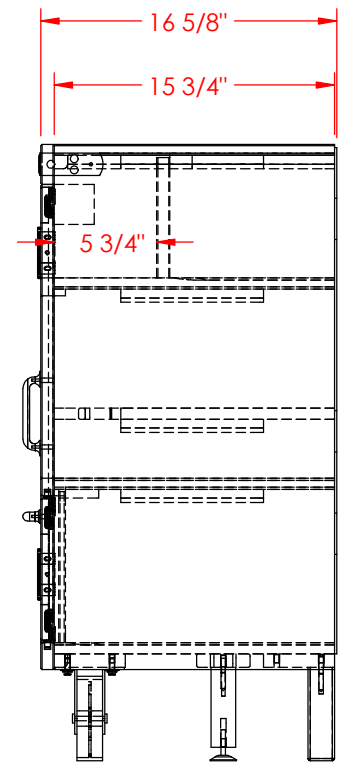

Legends Furniture

Part # PS1466

Part Description: PS1466 Passport 66" TV Console

Date: 01/25/2016

Material: Assembly

Width: 66"

Height: 34 5/8"

Depth: 16 5/8"

# Legends Furniture

Part # PS3401

Part Description: PS3401 Passport Pier

Date: 01/25/2016

Material: Assembly

Width: 24"

Height: 75 1/8"

Depth: 12 1/8"