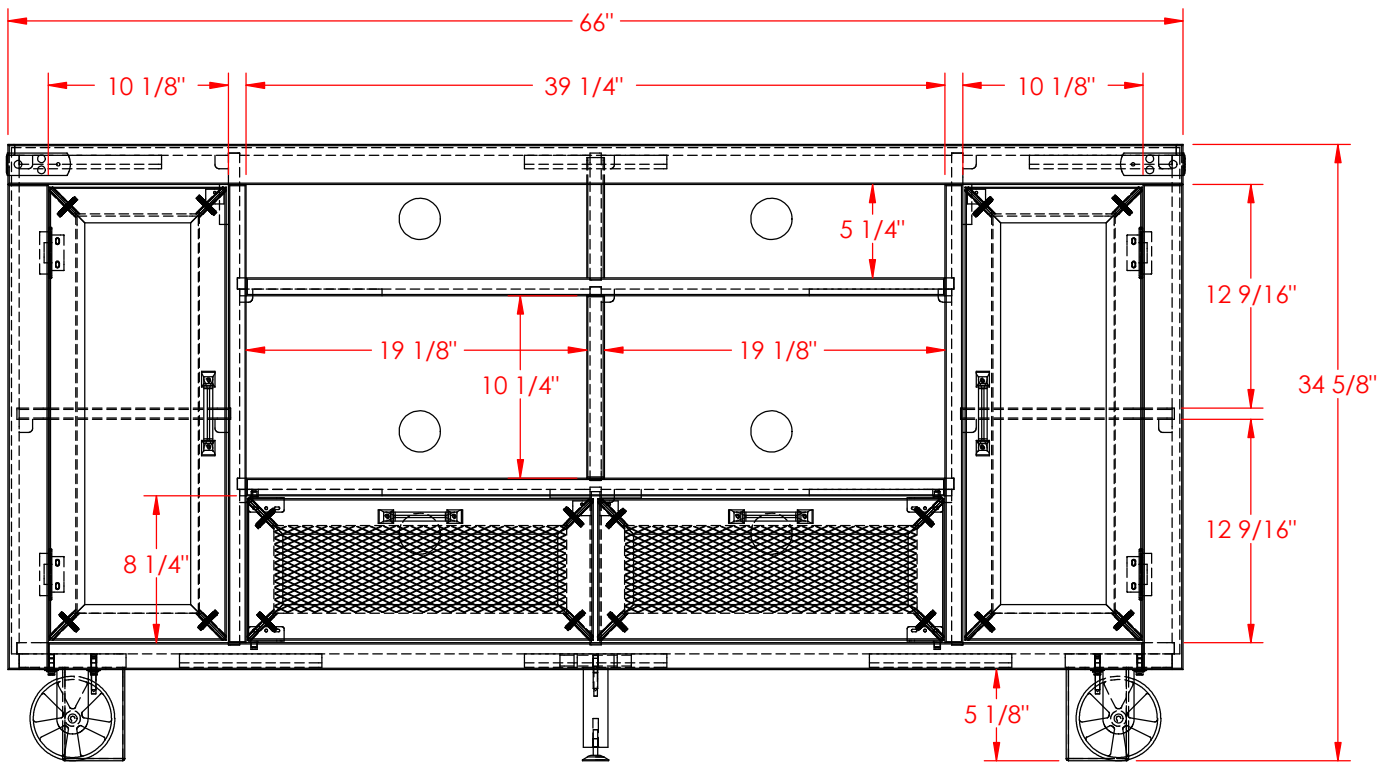

Legends Furniture

Part # PS1466

Part Description: PS1466 Passport 66" TV Console

Date: 01/25/2016

Material: Assembly

Width: 66"

Height: 34 5/8"

Depth: 16 5/8"

# Legends Furniture

Part # PS3401

Part Description: PS3401 Passport Pier

Date: 01/25/2016

Material: Assembly

Width: 24"

Height: 75 1/8"

Depth: 12 1/8"