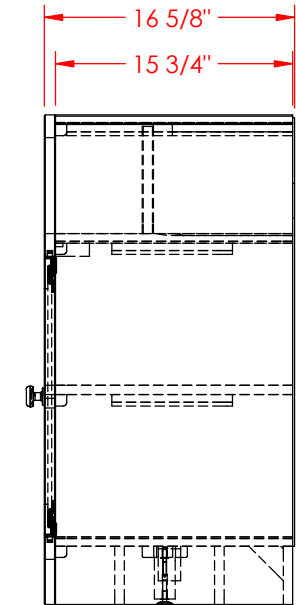

Legends Furniture

Part # JC1284

Part Description: JC1284 Joshua Creek 84" Super Console

Date: 08/17/2015

Material: Assembly

Width: 84 1/16"

Height: 32 5/8"

Depth: 16 5/8"

Drawn By: dhoffmann

Legends Furniture

Part # JC1984

Part Description: JC1984 Joshua Creek 84" Super Hutch

Date: 03/16/2015

Material: Assembly

Width: 83 9/16"

Height: 53"

Depth: 12 1/8"

Drawn By: DaveH