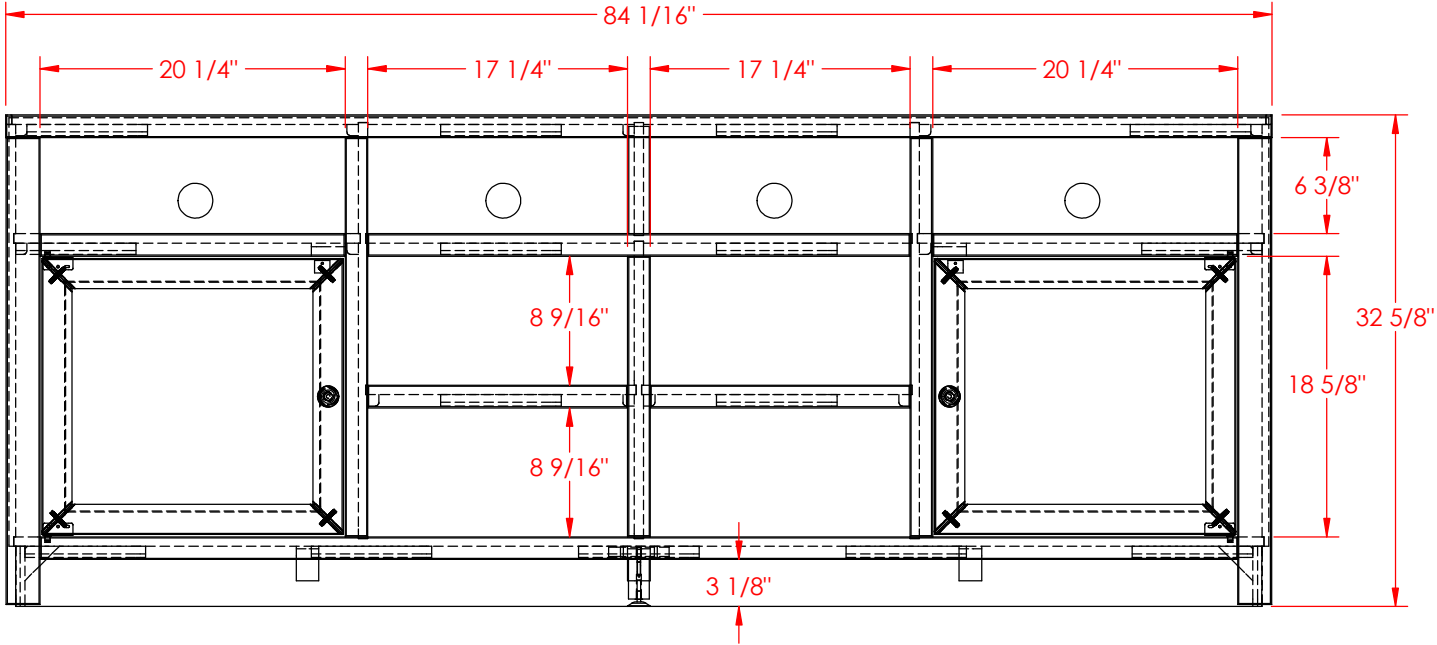

Legends Furniture

Part # JC1284

Part Description: JC1284 Joshua Creek 84" Super Console

Date: 08/17/2015

Material: Assembly

Width: 84 1/16"

Height: 32 5/8"

Depth: 16 5/8"

Drawn By: dhoffmann

Legends Furniture

Part # JC1984

Part Description: JC1984 Joshua Creek 84" Super Hutch

Date: 03/16/2015

Material: Assembly

Width: 83 9/16"

Height: 53"

Depth: 12 1/8"

Drawn By: DaveH