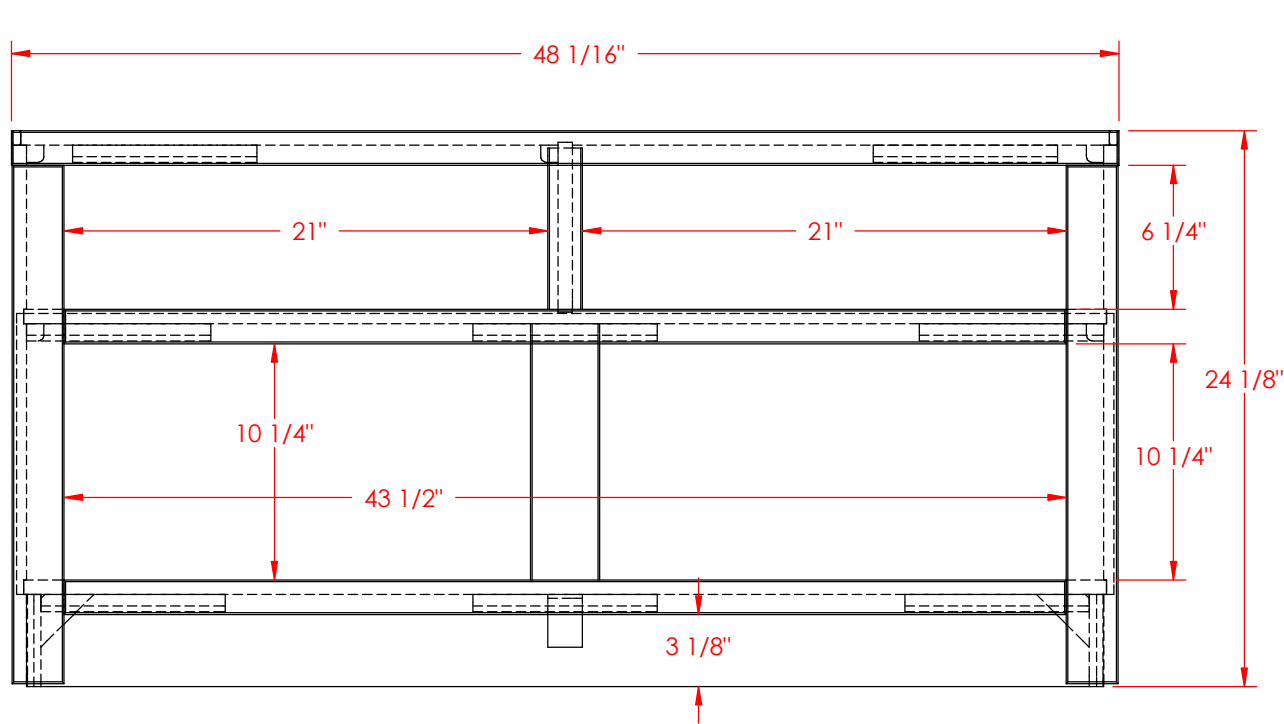

Legends Furniture

Part # JC1208

Part Description: JC1208 Joshua Creek TV Cart

Date: 08/06/2015

Material: Assembly

Width: 48 1/16"

Height: 24 1/8"

Depth: 16 5/8"

Drawn By: dhoffmann

Legends Furniture

Part # JC3203

Part Description: JC3203 Joshua Creek Bookcase Pier

Date: 08/06/2015

Material: Assembly

Width: 24 9/16"

Height: 60 1/8"

Depth: 16 5/8"

Drawn By: dhoffmann