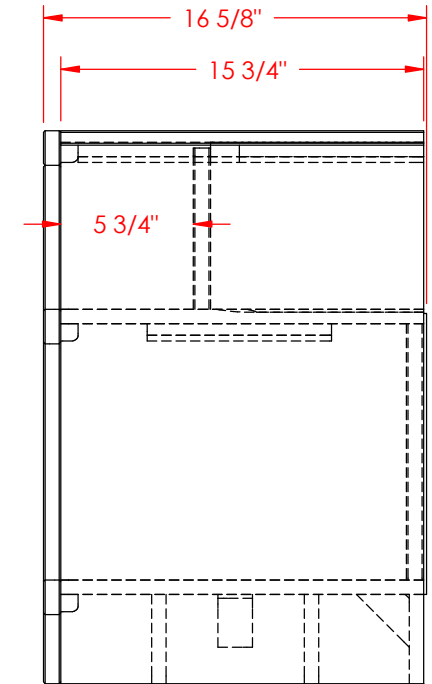

Legends Furniture

Part # JC1208

Part Description: JC1208 Joshua Creek TV Cart

Date: 08/06/2015

Material: Assembly

Width: 48 1/16"

Height: 24 1/8"

Depth: 16 5/8"

Drawn By: dhoffmann

Legends Furniture

Part # JC3203

Part Description: JC3203 Joshua Creek Bookcase Pier

Date: 08/06/2015

Material: Assembly

Width: 24 9/16"

Height: 60 1/8"

Depth: 16 5/8"

Drawn By: dhoffmann