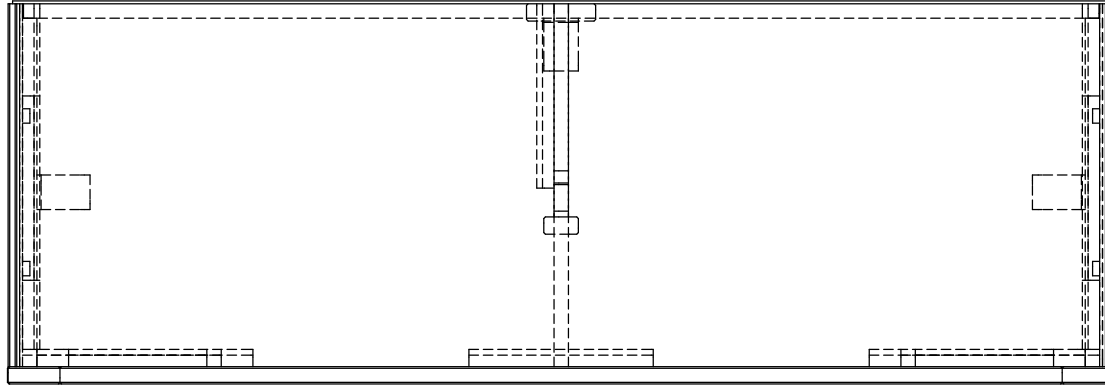

Legends Furniture

Part # JC1208

Part Description: JC1208 Joshua Creek TV Cart

Date: 08/06/2015

Material: Assembly

Width: 48 1/16"

Height: 24 1/8"

Depth: 16 5/8"

Drawn By: dhoffmann

Legends Furniture

Part # JC3203

Part Description: JC3203 Joshua Creek Bookcase Pier

Date: 08/06/2015

Material: Assembly

Width: 24 9/16"

Height: 60 1/8"

Depth: 16 5/8"

Drawn By: dhoffmann