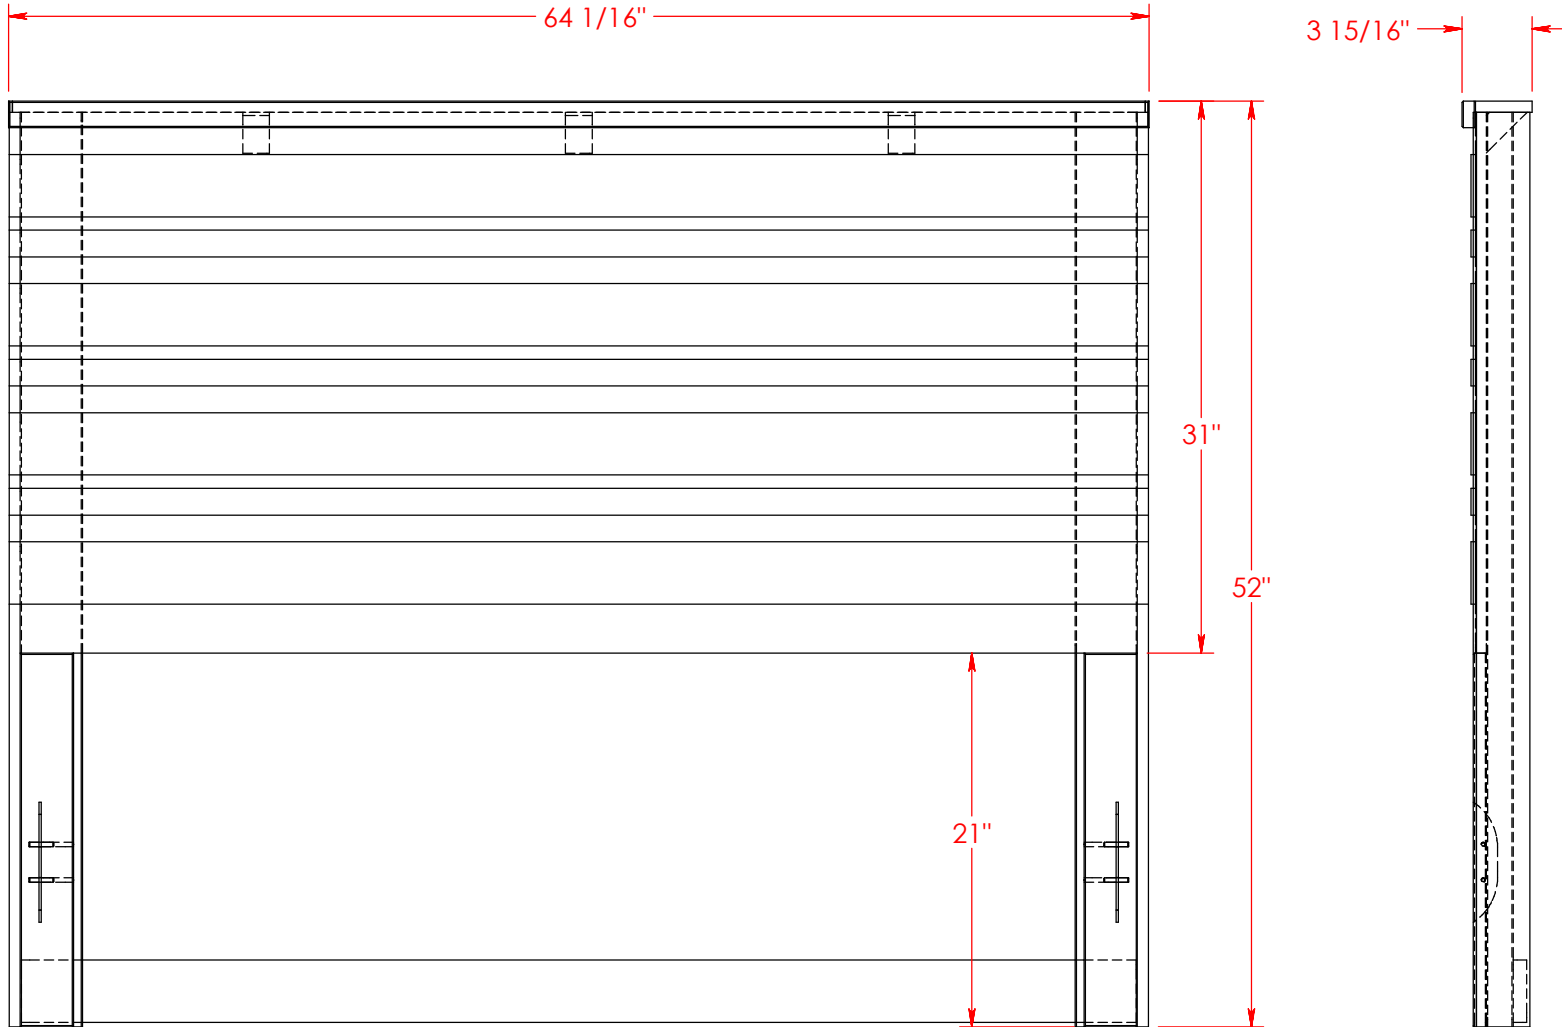

Drawn By: dhoffmann

Legends Furniture

Part # GN7104

Part Description: GN7104 Glendale Bedroom Mirror

Date: 04/24/2015

Material: Assembly

Width: 42 1/4"

Height: 42 5/8"

Date: 04/30/2015

Material: Assembly

Width: 80 1/16"

Height: 22 3/8"

Depth: 3 5/8"

Drawn By: DaveH

Legends Furniture

Part # GN7123

Part Description: GN7123 Glendale Queen Headboard

Date: 04/30/2015

Material: Assembly

Width: 64 1/16"

Height: 52"

Depth: 3 15/16"

Drawn By: DaveH

Legends Furniture

Part # GN7124

Part Description: GN7124 Glendale King Headboard

Date: 04/30/2015

Material: Assembly

Width: 80 1/16"

Height: 52"

Depth: 3 15/16"

Drawn By: DaveH