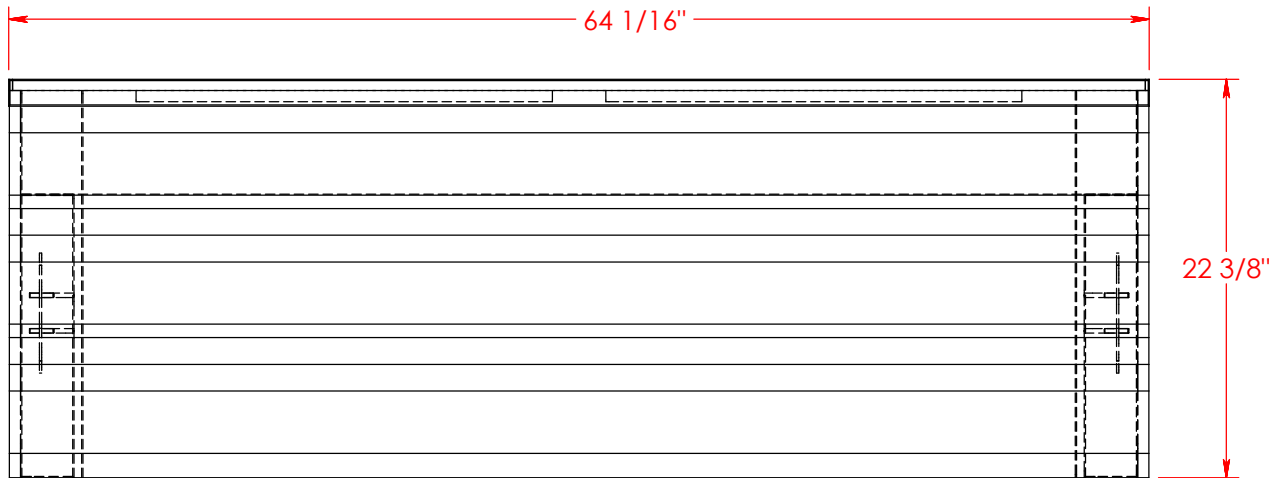

Height: 45 3/4"

Depth: 16 5/8"

Drawn By: dhoffmann

Legends Furniture

Part # GN7106

Part Description: GN7106 Glendale Nightstand

Date: 08/10/2015

Material: Assembly

Width: 24 1/16"

Height: 26 1/8"

Depth: 16 5/8"

Drawn By: dhoffmann

Legends Furniture

Part # GN7113

Part Description: GN7113 Glendale Queen Footboard

Date: 04/30/2015

Material: Assembly

Width: 64 1/16"

Height: 22 3/8"

Depth: 3 5/8"

Drawn By: DaveH

Legends Furniture

Part # GN7114

Part Description: GN7114 Glendale King Footboard

Date: 04/30/2015

Material: Assembly

Width: 80 1/16"

Height: 22 3/8"

Depth: 3 5/8"

Drawn By: DaveH

Legends Furniture

Part # GN7123