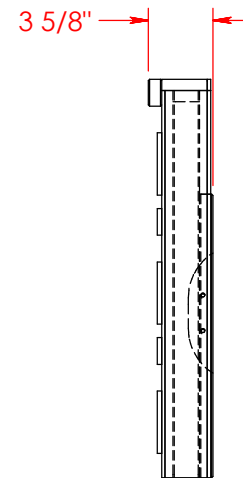

Drawn By: dhoffmann

Legends Furniture

Part # GN7104

Part Description: GN7104 Glendale Bedroom Mirror

Date: 04/24/2015

Material: Assembly

Width: 42 1/4"

Height: 42 5/8"

Width: 24 1/16"

Height: 26 1/8"

Depth: 16 5/8"

Drawn By: dhoffmann

Legends Furniture

Part # GN7113

Part Description: GN7113 Glendale Queen Footboard

Date: 04/30/2015

Material: Assembly

Width: 64 1/16"

Height: 22 3/8"

Depth: 3 5/8"

Drawn By: DaveH

Legends Furniture

Part # GN7114

Part Description: GN7114 Glendale King Footboard

Date: 04/30/2015

Material: Assembly

Width: 80 1/16"

Height: 22 3/8"

Depth: 3 5/8"

Drawn By: DaveH

Legends Furniture

Part # GN7123