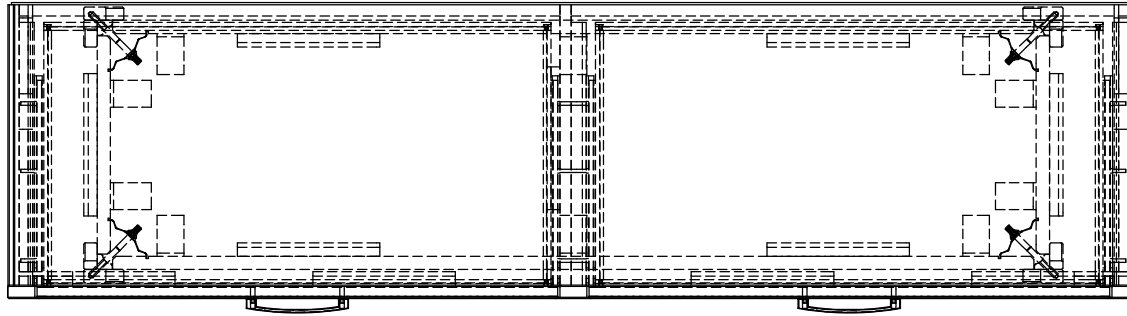

Legends Furniture

Part # GN7103

Part Description: GN7103 Glendale 6 Drawer Dresser

Date: 08/10/2015

Material: Assembly

Width: 63 9/16"

Height: 36 5/8"

Depth: 16 5/8"

Drawn By: dhoffmann

Legends Furniture

Part # GN7104

Part Description: GN7104 Glendale Bedroom Mirror

Date: 04/24/2015

Material: Assembly

Width: 42 1/4"

Height: 42 5/8"

Depth: 2 1/8"

Drawn By: DaveH

Legends Furniture

Part # GN7105

Part Description: GN7105 Glendale 4 Drawer Chest

Date: 08/10/2015

Material: Assembly

Width: 32 9/16"

Date: 04/30/2015

Material: Assembly

Width: 80 1/16"

Height: 22 3/8"

Depth: 3 5/8"

Drawn By: DaveH

Legends Furniture

Part # GN7123