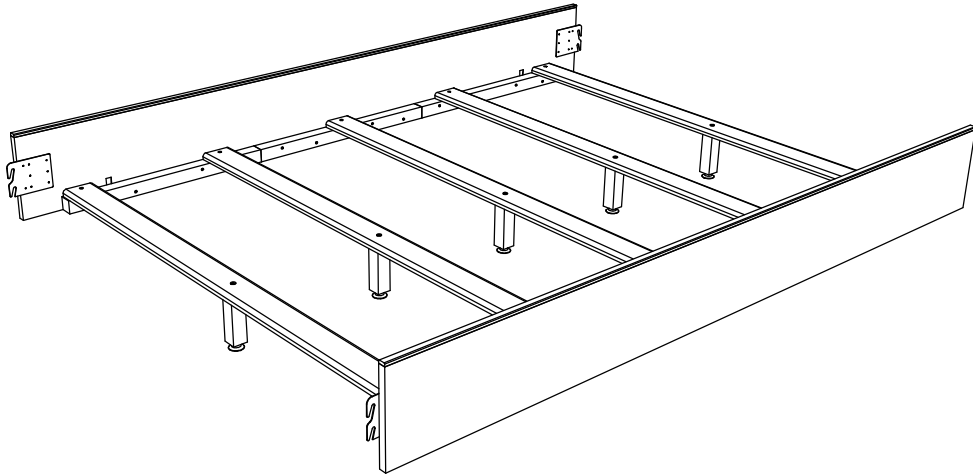

Legends Furniture

Part # GN7132
Material: Assembly

Part Description: GN7132 Queen Glendale Rails w/Slats
Width: 83 3/4"   Height: 9 9/16"   Depth: 4 1/2"

Date: 04/30/2015
Drawn By: DaveH