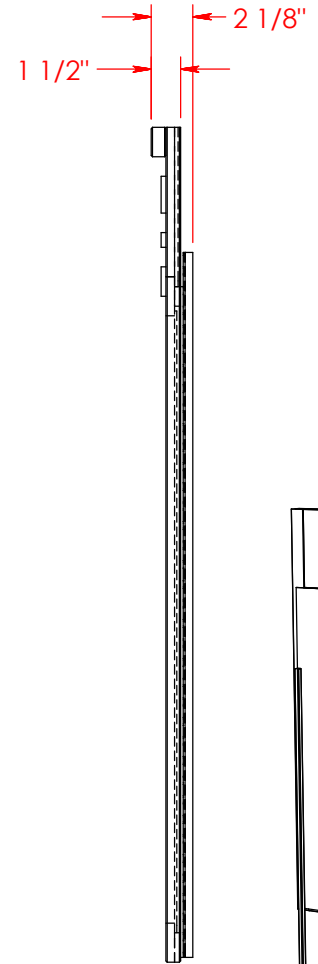

Legends Furniture

Part # GN7103

Part Description: GN7103 Glendale 6 Drawer Dresser

Date: 08/10/2015

Material: Assembly

Width: 63 9/16"

Height: 36 5/8"

Depth: 16 5/8"

Drawn By: dhoffmann

Legends Furniture

Part # GN7104

Part Description: GN7104 Glendale Bedroom Mirror

Date: 04/24/2015

Material: Assembly

Width: 42 1/4"

Height: 42 5/8"

Depth: 2 1/8"

Drawn By: DaveH

Legends Furniture

Part # GN7105

Part Description: GN7105 Glendale 4 Drawer Chest

Date: 08/10/2015

Material: Assembly

Width: 32 9/16"

Date: 04/30/2015

Material: Assembly

Width: 80 1/16"

Height: 22 3/8"

Depth: 3 5/8"

Drawn By: DaveH

Legends Furniture

Part # GN7123