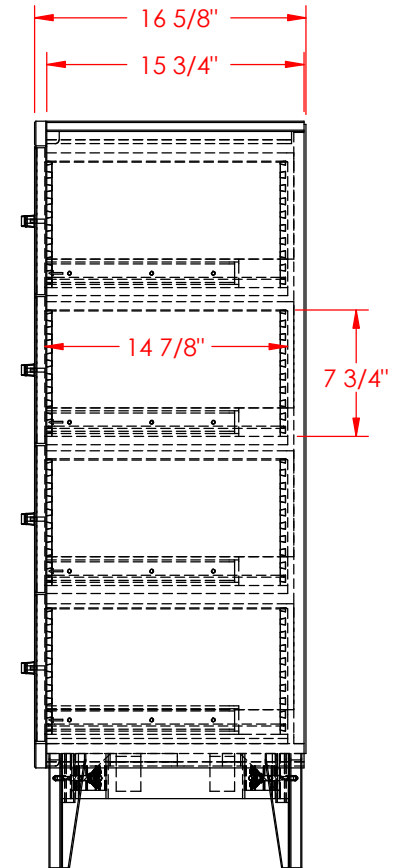

Drawn By: dhoffmann

Legends Furniture

Part # GN7104

Part Description: GN7104 Glendale Bedroom Mirror

Date: 04/24/2015

Material: Assembly

Width: 42 1/4"

Height: 42 5/8"

Depth: 2 1/8"

Drawn By: DaveH

Legends Furniture

Part # GN7105

Part Description: GN7105 Glendale 4 Drawer Chest

Date: 08/10/2015

Material: Assembly

Width: 32 9/16"

Height: 45 3/4"

Depth: 16 5/8"

Drawn By: dhoffmann

Legends Furniture

Part # GN7106

Part Description: GN7106 Glendale Nightstand

Date: 08/10/2015

Material: Assembly

Date: 04/30/2015

Material: Assembly

Width: 80 1/16"

Height: 22 3/8"

Depth: 3 5/8"

Drawn By: DaveH

Legends Furniture

Part # GN7123