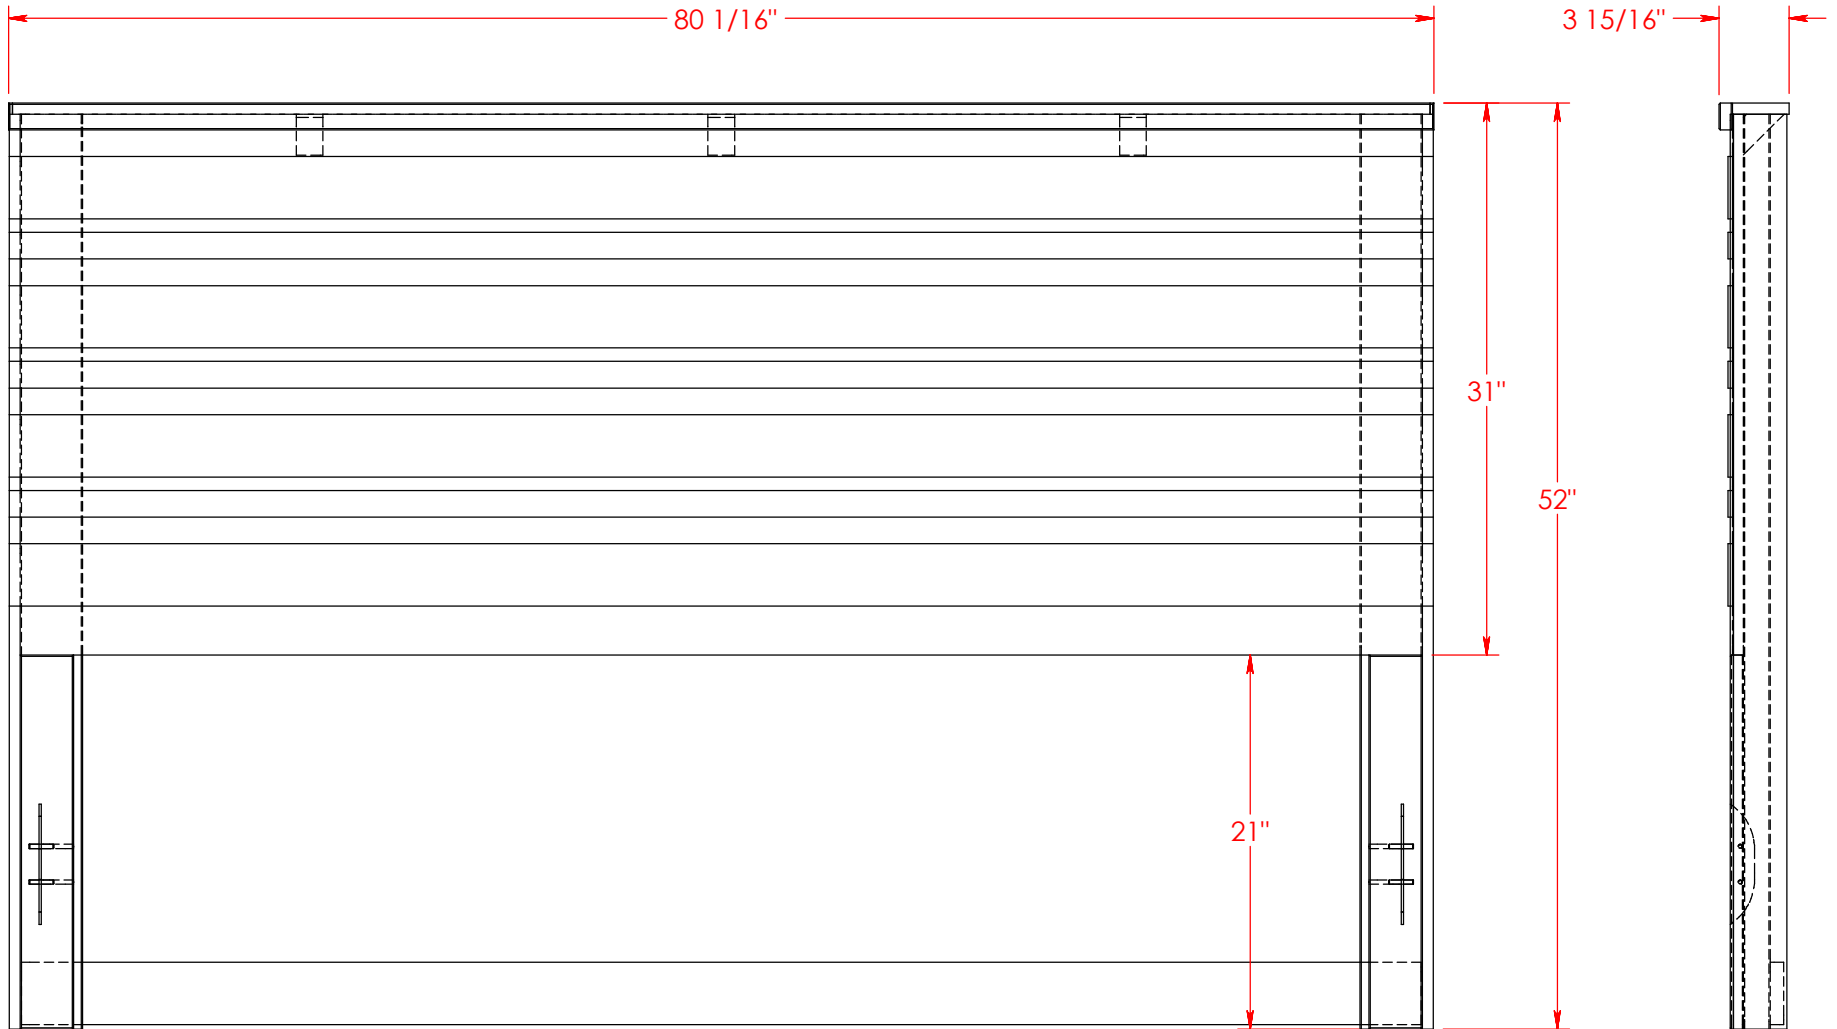

Date: 04/30/2015

Material: Assembly

Width: 80 1/16"

Height: 22 3/8"

Depth: 3 5/8"

Drawn By: DaveH

Legends Furniture

Part # GN7123

Part Description: GN7123 Glendale Queen Headboard

Date: 04/30/2015

Material: Assembly

Width: 64 1/16"

Height: 52"

Depth: 3 15/16"

Drawn By: DaveH

Legends Furniture

Part # GN7124

Part Description: GN7124 Glendale King Headboard

Date: 04/30/2015

Material: Assembly

Width: 80 1/16"

Height: 52"

Depth: 3 15/16"

Drawn By: DaveH

Legends Furniture

Part # GN7132
Material: Assembly

Part Description: GN7132 Queen Glendale Rails w/Slats
Width: 83 3/4" Height: 9 9/16" Depth: 4 1/2"

Date: 04/30/2015
Drawn By: DaveH

Legends Furniture

Part # GN7144