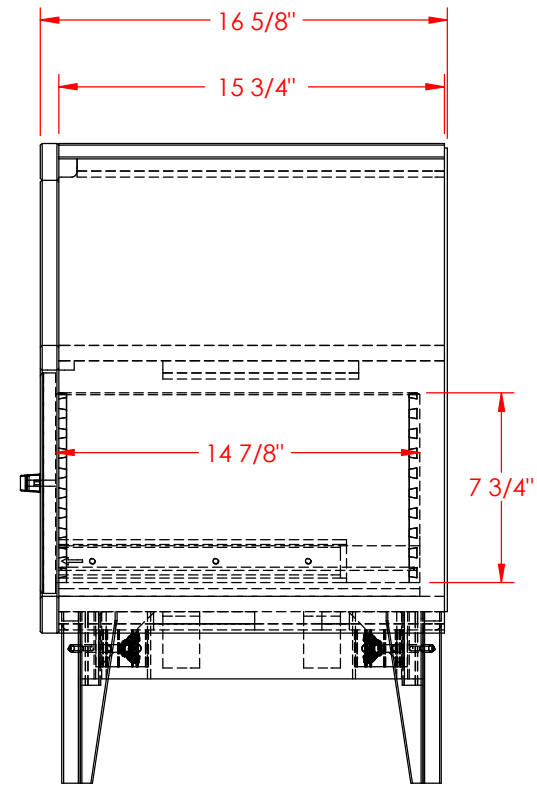

Drawn By: dhoffmann

Legends Furniture

Part # GN7104

Part Description: GN7104 Glendale Bedroom Mirror

Date: 04/24/2015

Material: Assembly

Width: 42 1/4"

Height: 42 5/8"

Height: 45 3/4"

Depth: 16 5/8"

Drawn By: dhoffmann

Legends Furniture

Part # GN7106

Part Description: GN7106 Glendale Nightstand

Date: 08/10/2015

Material: Assembly

Width: 24 1/16"

Height: 26 1/8"

Depth: 16 5/8"

Drawn By: dhoffmann

Legends Furniture

Part # GN7113

Part Description: GN7113 Glendale Queen Footboard

Date: 04/30/2015

Date: 04/30/2015

Material: Assembly

Width: 80 1/16"

Height: 22 3/8"

Depth: 3 5/8"

Drawn By: DaveH

Legends Furniture

Part # GN7123