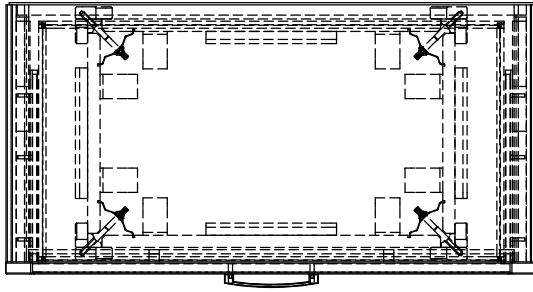

Drawn By: dhoffmann

Legends Furniture

Part # GN7104

Part Description: GN7104 Glendale Bedroom Mirror

Date: 04/24/2015

Material: Assembly

Width: 42 1/4"

Height: 42 5/8"

Depth: 2 1/8"

Drawn By: DaveH

Legends Furniture

Part # GN7105

Part Description: GN7105 Glendale 4 Drawer Chest

Date: 08/10/2015

Material: Assembly

Width: 32 9/16"

Height: 45 3/4"

Depth: 16 5/8"

Drawn By: dhoffmann

Legends Furniture

Part # GN7106

Part Description: GN7106 Glendale Nightstand

Date: 08/10/2015

Material: Assembly

Width: 24 1/16"

Height: 26 1/8"

Depth: 16 5/8"

Drawn By: dhoffmann

Legends Furniture

Part # GN7113

Part Description: GN7113 Glendale Queen Footboard

Date: 04/30/2015