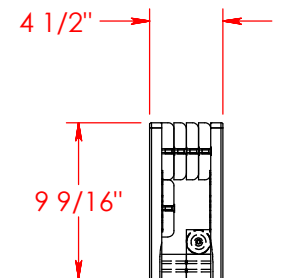

Date: 04/30/2015

Material: Assembly

Width: 80 1/16"

Height: 22 3/8"

Depth: 3 5/8"

Drawn By: DaveH

Legends Furniture

Part # GN7123

Part Description: GN7123 Glendale Queen Headboard

Date: 04/30/2015

Material: Assembly

Width: 64 1/16"

Height: 52"

Depth: 3 15/16"

Drawn By: DaveH

Legends Furniture

Part # GN7124

Part Description: GN7124 Glendale King Headboard

Date: 04/30/2015

Material: Assembly

Width: 80 1/16"

Height: 52"

Depth: 3 15/16"

Drawn By: DaveH

Legends Furniture

Part # GN7132
Material: Assembly

Part Description: GN7132 Queen Glendale Rails w/Slats
Width: 83 3/4" Height: 9 9/16" Depth: 4 1/2"

Date: 04/30/2015
Drawn By: DaveH

Legends Furniture

Part # GN7144