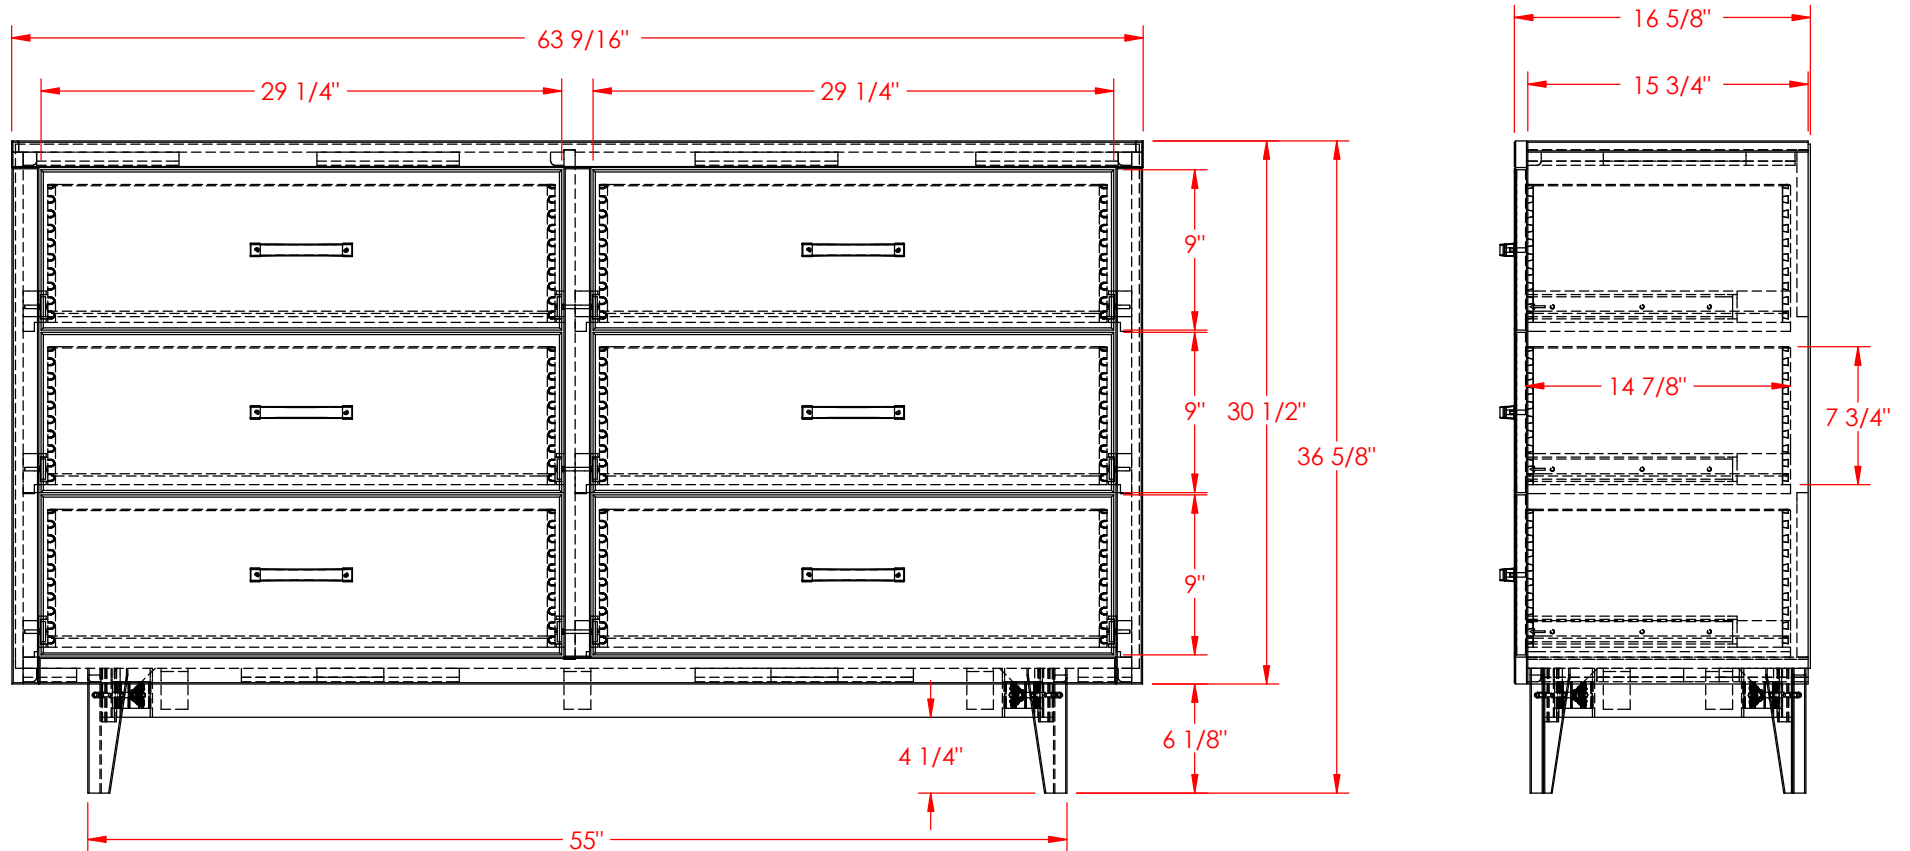

Legends Furniture

Part # GN7103

Part Description: GN7103 Glendale 6 Drawer Dresser

Date: 08/10/2015

Material: Assembly

Width: 63 9/16"

Height: 36 5/8"

Depth: 16 5/8"

Drawn By: dhoffmann

Legends Furniture

Part # GN7104

Part Description: GN7104 Glendale Bedroom Mirror

Date: 04/24/2015

Material: Assembly

Width: 42 1/4"

Height: 42 5/8"

Depth: 2 1/8"

Drawn By: DaveH

Legends Furniture

Part # GN7105

Part Description: GN7105 Glendale 4 Drawer Chest

Date: 08/10/2015

Material: Assembly

Width: 32 9/16"

Date: 04/30/2015

Material: Assembly

Width: 80 1/16"

Height: 22 3/8"

Depth: 3 5/8"

Drawn By: DaveH

Legends Furniture

Part # GN7123