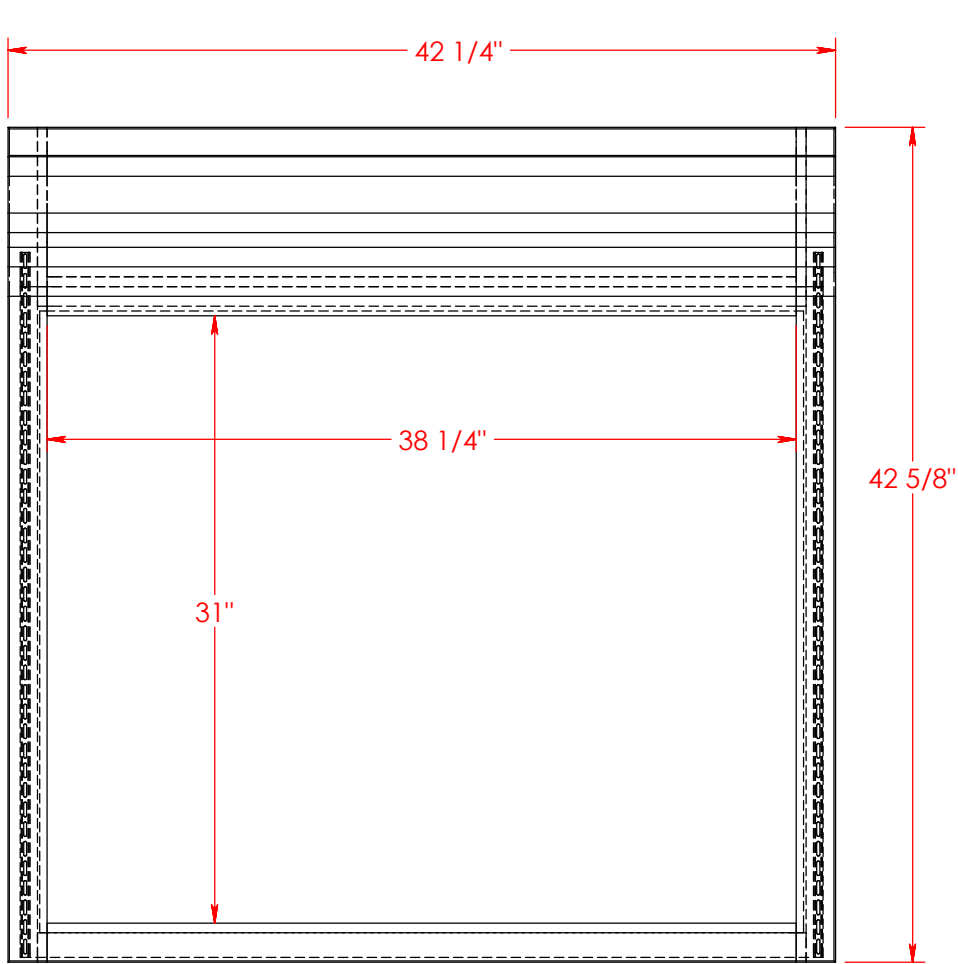

Legends Furniture

Part # GN7103

Part Description: GN7103 Glendale 6 Drawer Dresser

Date: 08/10/2015

Material: Assembly

Width: 63 9/16"

Height: 36 5/8"

Depth: 16 5/8"

Drawn By: dhoffmann

Legends Furniture

Part # GN7104

Part Description: GN7104 Glendale Bedroom Mirror

Date: 04/24/2015

Material: Assembly

Width: 42 1/4"

Height: 42 5/8"

Depth: 2 1/8"

Drawn By: DaveH

Legends Furniture

Part # GN7105

Part Description: GN7105 Glendale 4 Drawer Chest

Date: 08/10/2015

Material: Assembly

Width: 32 9/16"

Date: 04/30/2015

Material: Assembly

Width: 80 1/16"

Height: 22 3/8"

Depth: 3 5/8"

Drawn By: DaveH

Legends Furniture

Part # GN7123