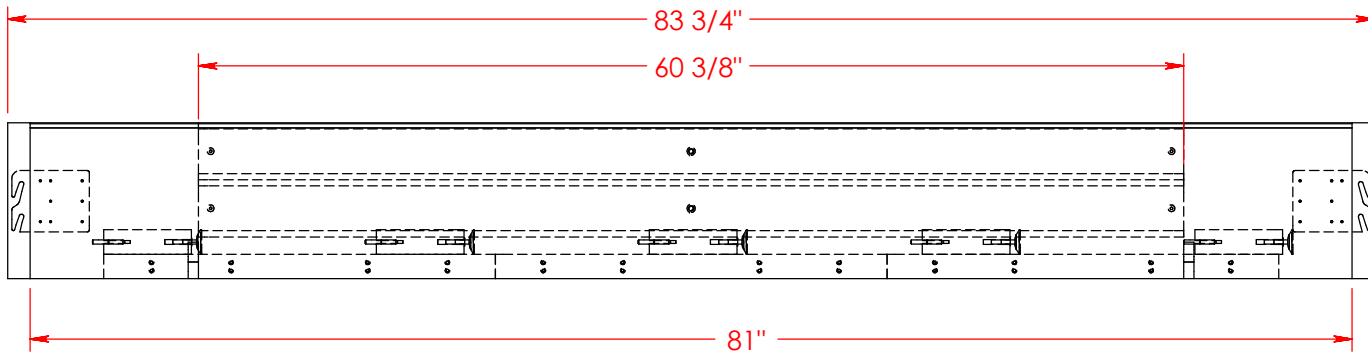

Part Description: GN7123 Glendale Queen Headboard

Date: 04/30/2015

Material: Assembly

Width: 64 1/16"

Height: 52"

Depth: 3 15/16"

Drawn By: DaveH

Legends Furniture

Part # GN7124

Part Description: GN7124 Glendale King Headboard

Date: 04/30/2015

Material: Assembly

Width: 80 1/16"

Height: 52"

Depth: 3 15/16"

Drawn By: DaveH

Legends Furniture

Part # GN7132
Material: Assembly

Part Description: GN7132 Queen Glendale Rails w/Slats
Width: 83 3/4" Height: 9 9/16" Depth: 4 1/2"

Date: 04/30/2015
Drawn By: DaveH

Legends Furniture

Part # GN7144

Part Description: GN7144 King Glendale Rails w/Slats

Date: 04/30/2015

Material: Assembly

Width: 83 3/4"

Height: 9 9/16"

Depth: 4 1/2"

Drawn By: DaveH