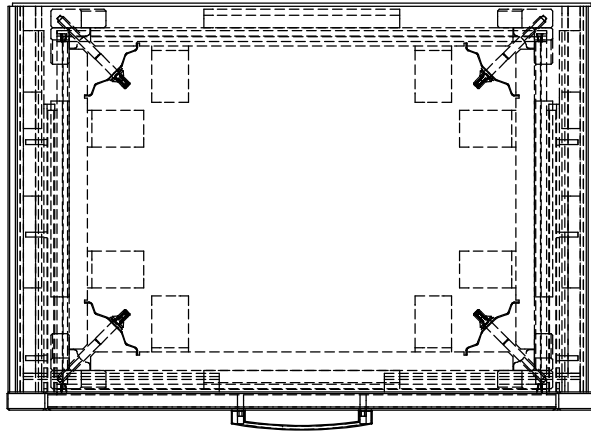

Drawn By: dhoffmann

Legends Furniture

Part # GN7104

Part Description: GN7104 Glendale Bedroom Mirror

Date: 04/24/2015

Material: Assembly

Width: 42 1/4"

Height: 42 5/8"

Height: 45 3/4"

Depth: 16 5/8"

Drawn By: dhoffmann

Legends Furniture

Part # GN7106

Part Description: GN7106 Glendale Nightstand

Date: 08/10/2015

Material: Assembly

Width: 24 1/16"

Height: 26 1/8"

Depth: 16 5/8"

Drawn By: dhoffmann

Legends Furniture

Part # GN7113

Part Description: GN7113 Glendale Queen Footboard

Date: 04/30/2015

Material: Assembly

Width: 64 1/16"

Height: 22 3/8"

Depth: 3 5/8"

Drawn By: DaveH

Legends Furniture

Part # GN7114

Part Description: GN7114 Glendale King Footboard