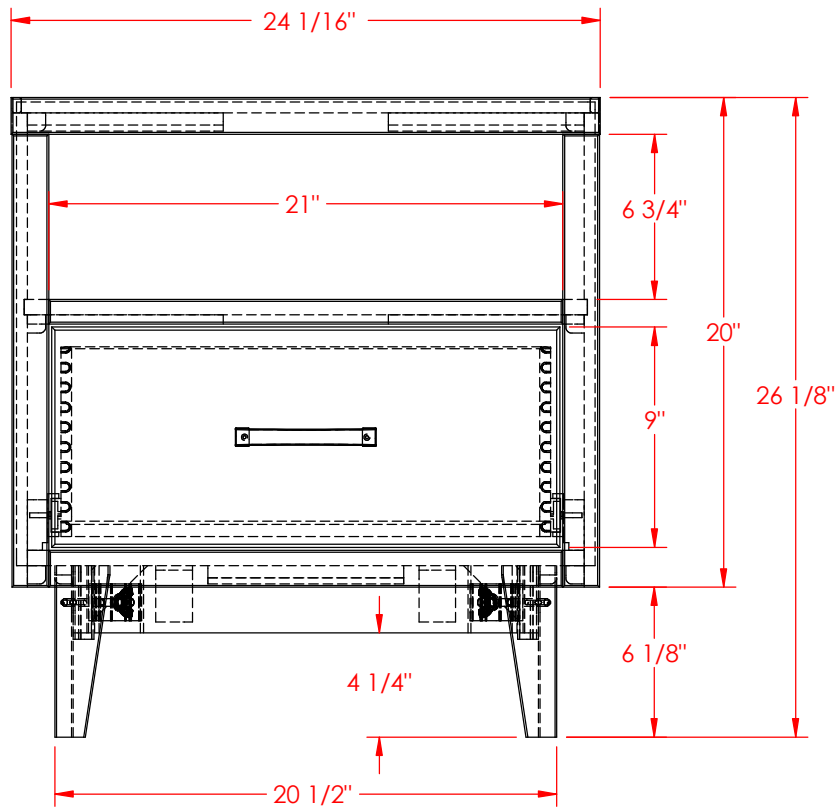

Drawn By: dhoffmann

Legends Furniture

Part # GN7104

Part Description: GN7104 Glendale Bedroom Mirror

Date: 04/24/2015

Material: Assembly

Width: 42 1/4"

Height: 42 5/8"

Height: 45 3/4"

Depth: 16 5/8"

Drawn By: dhoffmann

Legends Furniture

Part # GN7106

Part Description: GN7106 Glendale Nightstand

Date: 08/10/2015

Material: Assembly

Width: 24 1/16"

Height: 26 1/8"

Depth: 16 5/8"

Drawn By: dhoffmann

Legends Furniture

Part # GN7113

Part Description: GN7113 Glendale Queen Footboard

Date: 04/30/2015

Date: 04/30/2015

Material: Assembly

Width: 80 1/16"

Height: 22 3/8"

Depth: 3 5/8"

Drawn By: DaveH

Legends Furniture

Part # GN7123