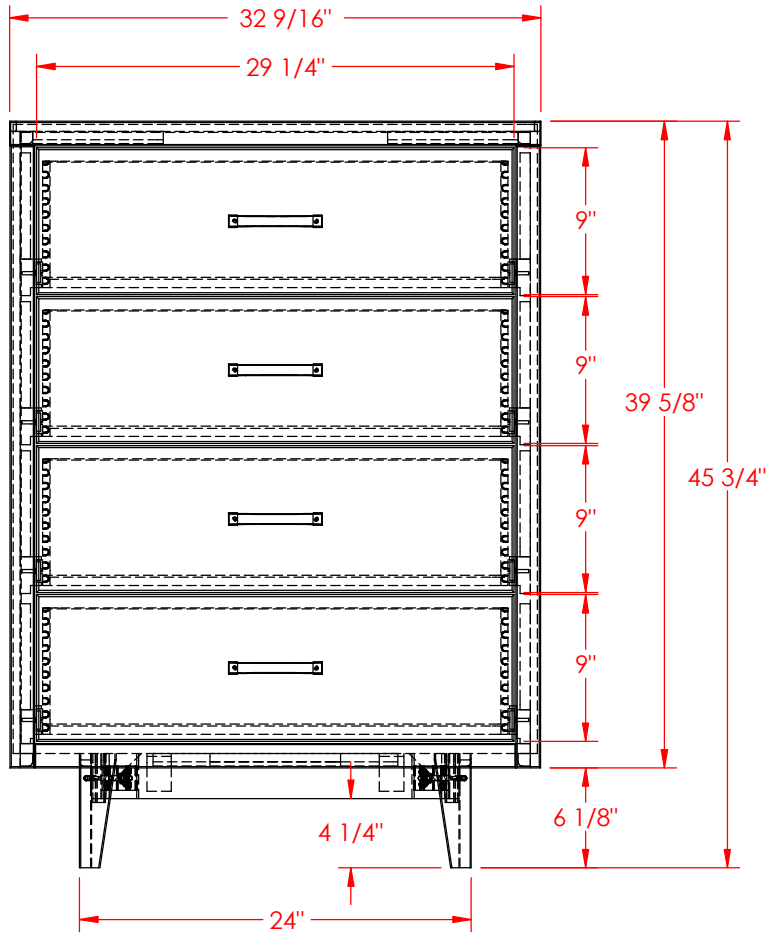

Drawn By: dhoffmann

Legends Furniture

Part # GN7104

Part Description: GN7104 Glendale Bedroom Mirror

Date: 04/24/2015

Material: Assembly

Width: 42 1/4"

Height: 42 5/8"

Depth: 2 1/8"

Drawn By: DaveH

Legends Furniture

Part # GN7105

Part Description: GN7105 Glendale 4 Drawer Chest

Date: 08/10/2015

Material: Assembly

Width: 32 9/16"

Height: 45 3/4"

Depth: 16 5/8"

Drawn By: dhoffmann

Legends Furniture

Part # GN7106

Part Description: GN7106 Glendale Nightstand

Date: 08/10/2015

Material: Assembly

Date: 04/30/2015

Material: Assembly

Width: 80 1/16"

Height: 22 3/8"

Depth: 3 5/8"

Drawn By: DaveH

Legends Furniture

Part # GN7123