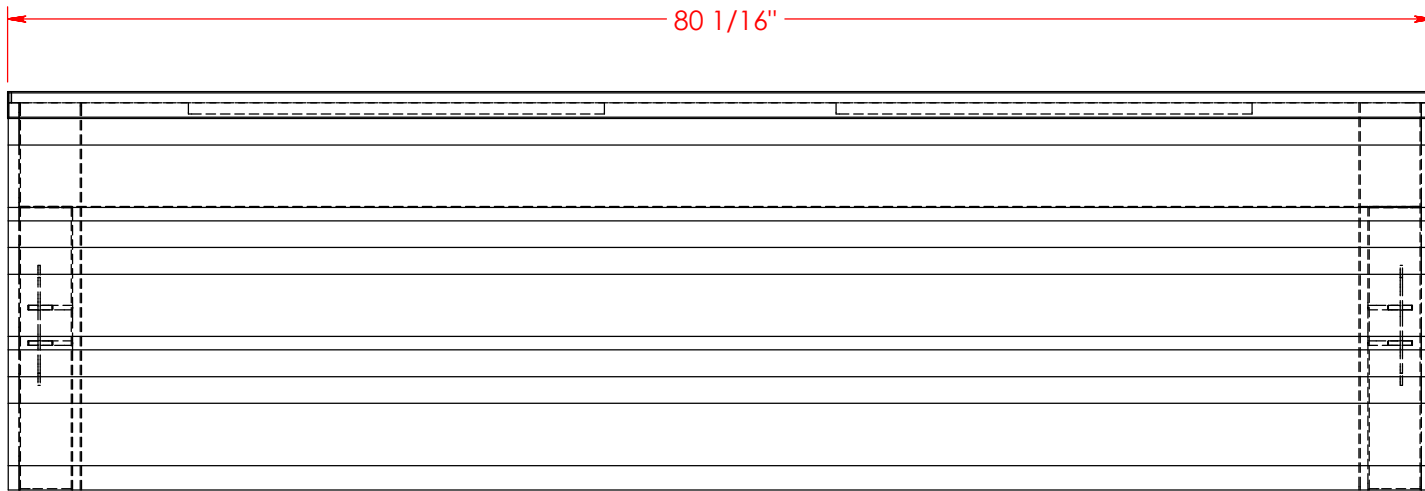

Date: 04/30/2015

Material: Assembly

Width: 80 1/16"

Height: 22 3/8"

Depth: 3 5/8"

Drawn By: DaveH

Legends Furniture

Part # GN7123

Part Description: GN7123 Glendale Queen Headboard

Date: 04/30/2015

Material: Assembly

Width: 64 1/16"

Height: 52"

Depth: 3 15/16"

Drawn By: DaveH

Legends Furniture