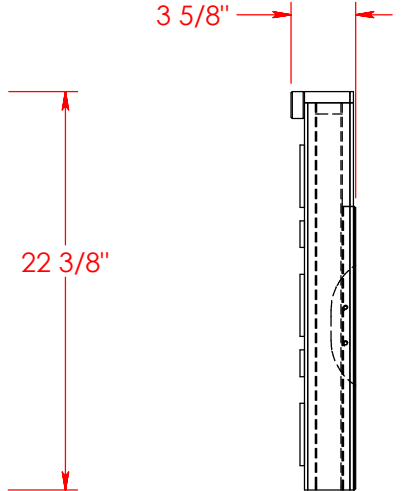

Material: Assembly

Width: 64 1/16"

Height: 22 3/8"

Depth: 3 5/8"

Drawn By: DaveH

Legends Furniture

Part # GN7114

Part Description: GN7114 Glendale King Footboard

Date: 04/30/2015

Material: Assembly

Width: 80 1/16"

Height: 22 3/8"

Depth: 3 5/8"

Drawn By: DaveH

Legends Furniture

Part # GN7123

Part Description: GN7123 Glendale Queen Headboard

Date: 04/30/2015

Material: Assembly

Width: 64 1/16"

Height: 52"

Depth: 3 15/16"

Drawn By: DaveH

Legends Furniture

Part # GN7124

Part Description: GN7124 Glendale King Headboard

Date: 04/30/2015

Material: Assembly

Width: 80 1/16"

Height: 52"

Depth: 3 15/16"

Drawn By: DaveH