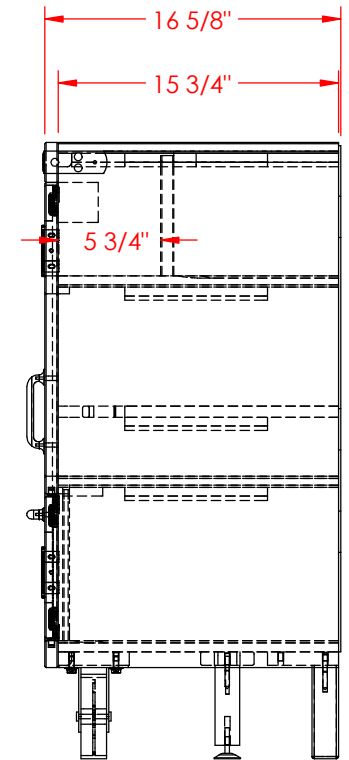

# Legends Furniture

Part # CO1466

Part Description: CO1466 Cargo 66" TV Console

Date: 01/22/2016

Material: Assembly

Width: 66"

Height: 34 5/8"

Depth: 16 5/8"

# Legends Furniture

Part # CO3401

Part Description: CO3401 Cargo Pier

Date: 01/22/2016

Material: Assembly

Width: 24"

Height: 75 1/8"

Depth: 12 1/8"