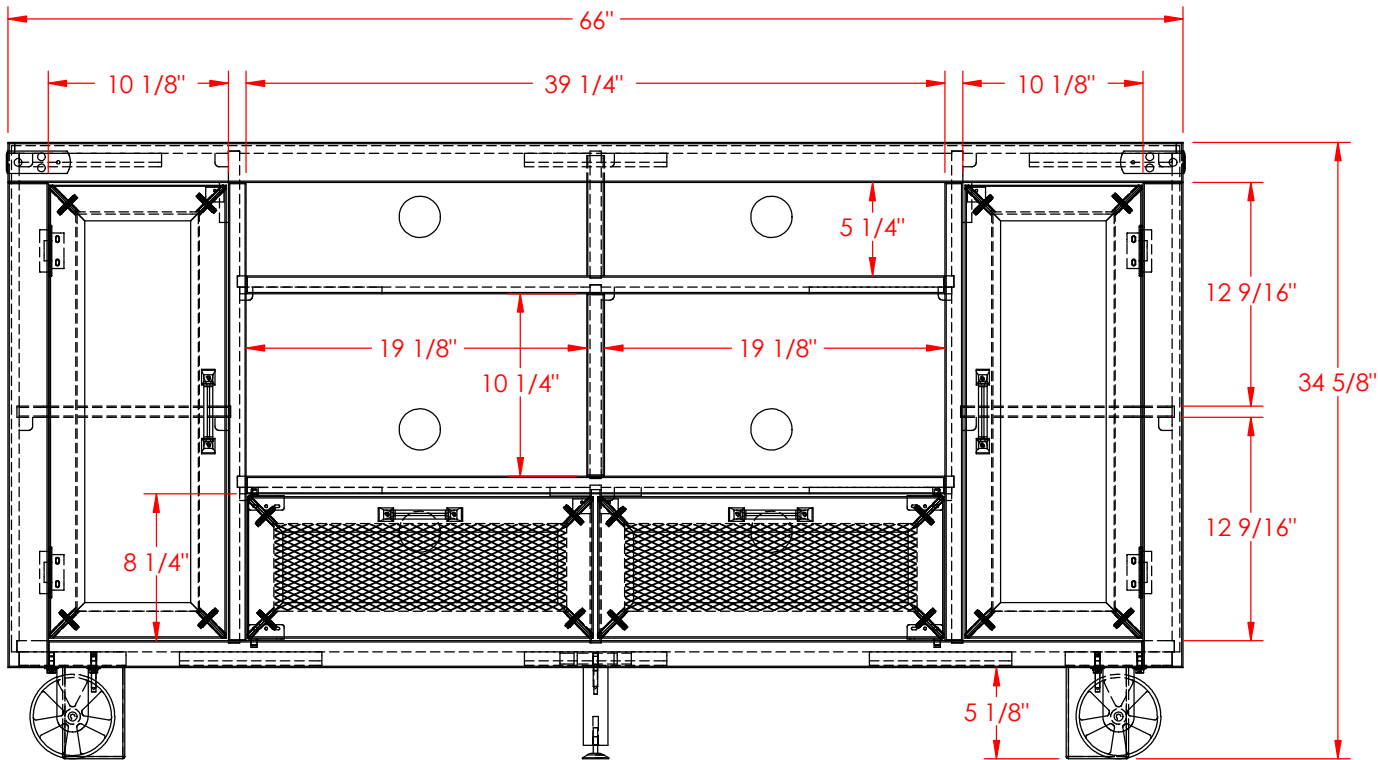

# Legends Furniture

Part # CO1466

Part Description: CO1466 Cargo 66" TV Console

Date: 01/22/2016

Material: Assembly

Width: 66"

Height: 34 5/8"

Depth: 16 5/8"

# Legends Furniture

Part # CO3401

Part Description: CO3401 Cargo Pier

Date: 01/22/2016

Material: Assembly

Width: 24"

Height: 75 1/8"

Depth: 12 1/8"