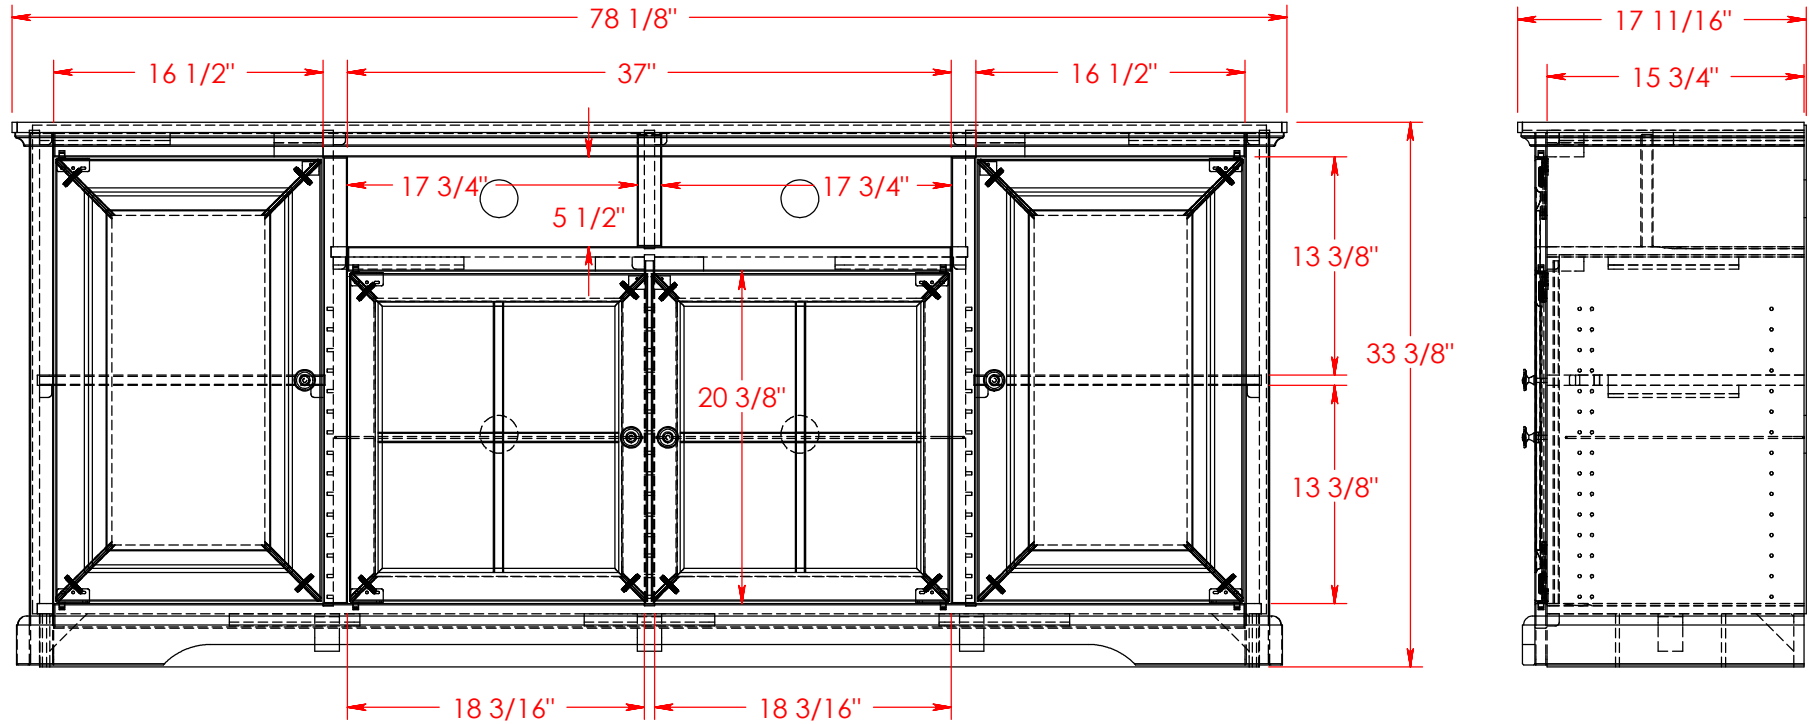

Legends Furniture

Part # BW1578

Part Description: BW1578 Brentwood 78" TV Console

Date: 05/20/2013

Material: Assembly

Width: 78 1/8"

Height: 33 3/8"

Depth: 17 11/16"

Drawn By: DaveH

Legends Furniture

Part # BW1978

Part Description: BW1978 Brentwood 78" TV Hutch

Date: 03/16/2015

Material: Assembly

Width: 78 5/8"

Height: 53"

Depth: 13 11/16"

Drawn By: DaveH