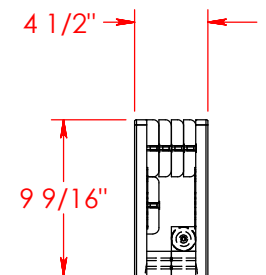

Width: 80 1/16"

Height: 52"

Depth: 3 15/16"

Drawn By: DaveH

Legends Furniture

Part # AV7132

Part Description: AV7132 Queen Avondale Rails w/Slats

Date: 02/27/2015

Material: Assembly

Width: 83 3/4"

Height: 9 9/16"

Depth: 4 1/2"

Drawn By: DaveH

Legends Furniture

Part # AV7144

Part Description: AV7144 King Avondale Rails w/Slats

Date: 02/27/2015

Material: Assembly

Width: 83 3/4"

Height: 9 9/16"

Depth: 4 1/2"

Drawn By: DaveH

Legends Furniture

Part # AV7156

Part Description: AV7156 Avondale Cal-King Rails w/Slats

Date: 02/27/2015

Material: Assembly

Width: 87 3/4"

Height: 10"

Depth: 5 3/8"

Drawn By: DaveH