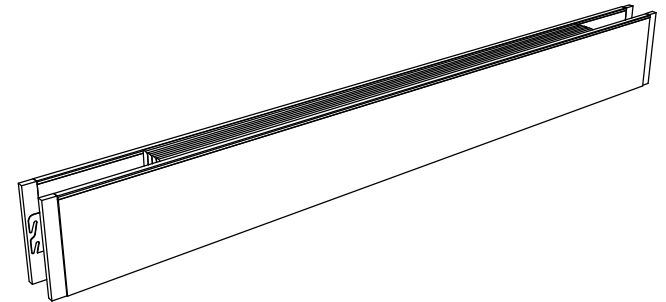

Height: 52"

Depth: 3 15/16"

Drawn By: DaveH

Legends Furniture

Part # AV7124

Part Description: AV7124 Avondale King Headboard

Date: 02/09/2015

Material: Assembly

Width: 80 1/16"

Height: 52"

Depth: 3 15/16"

Drawn By: DaveH

Legends Furniture

Part # AV7132

Part Description: AV7132 Queen Avondale Rails w/Slats

Date: 02/27/2015

Material: Assembly

Width: 83 3/4"

Height: 9 9/16"

Depth: 4 1/2"

Drawn By: DaveH

Legends Furniture

Part # AV7144

Part Description: AV7144 King Avondale Rails w/Slats