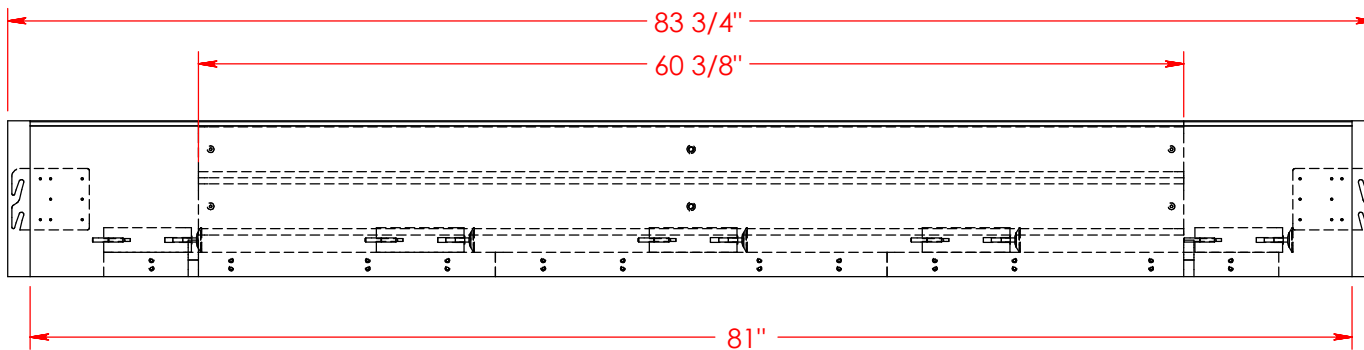

Height: 52"

Depth: 3 15/16"

Drawn By: DaveH

Legends Furniture

Part # AV7124

Part Description: AV7124 Avondale King Headboard

Date: 02/09/2015

Material: Assembly

Width: 80 1/16"

Height: 52"

Depth: 3 15/16"

Drawn By: DaveH

Legends Furniture

Part # AV7132

Part Description: AV7132 Queen Avondale Rails w/Slats

Date: 02/27/2015

Material: Assembly

Width: 83 3/4"

Height: 9 9/16"

Depth: 4 1/2"

Drawn By: DaveH

Legends Furniture

Part # AV7144

Part Description: AV7144 King Avondale Rails w/Slats

Date: 02/27/2015

Material: Assembly

Width: 83 3/4"

Height: 9 9/16"

Depth: 4 1/2"

Drawn By: DaveH

Legends Furniture

Part # AV7156