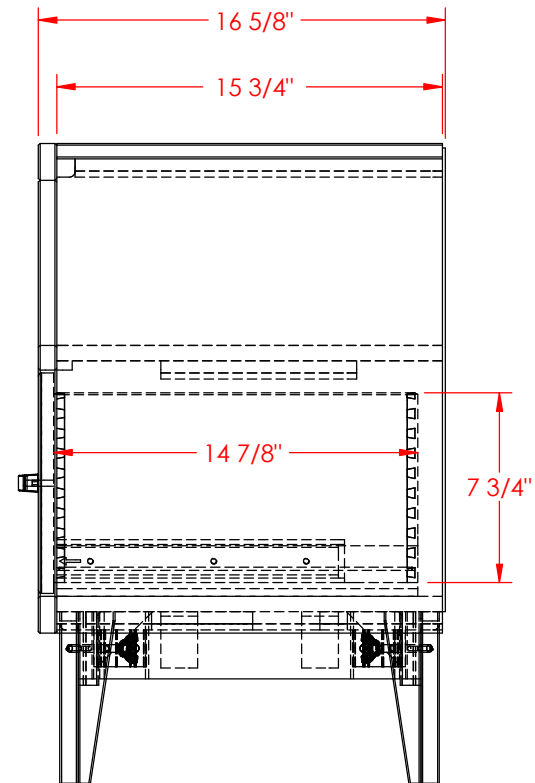

Legends Furniture

Part # AV7103
Material: Assembly

Part Description: AV7103 Avondale 6 Drawer Dresser
Width: 63 9/16" Height: 36 5/8" Depth: 16 5/8"

Date: 08/10/2015
Drawn By: dhoffmann

Legends Furniture

Part # AV7105

Part # AV7106

Part Description: AV7106 Avondale Nightstand

Date: 08/10/2015

Material: Assembly

Width: 24 1/16"

Height: 26 1/8"

Depth: 16 5/8"

Drawn By: dhoffmann

Legends Furniture

Part # AV7113

Part Description: AV7113 Avondale Queen Footboard

Date: 02/09/2015

Material: Assembly

Width: 64 1/16"

Height: 22 3/8"

Depth: 3 1/2"

Date: 02/27/2015

Material: Assembly

Width: 83 3/4"

Height: 9 9/16"

Depth: 4 1/2"

Drawn By: DaveH

Legends Furniture

Part # AV7156