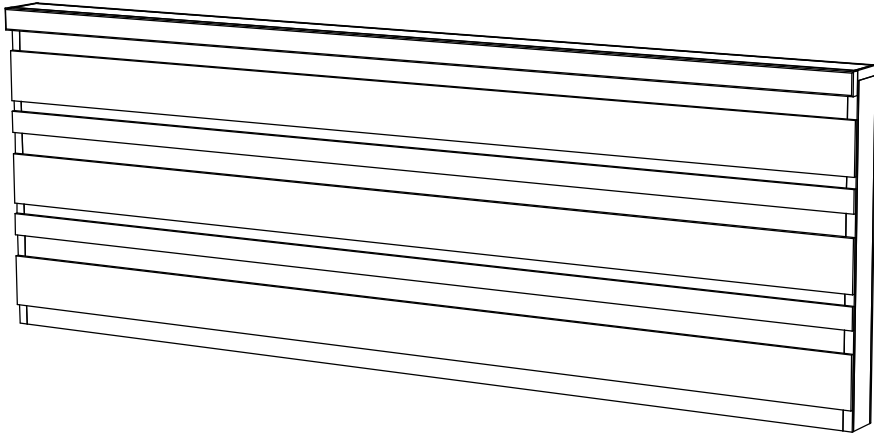

Part # AV7106

Part Description: AV7106 Avondale Nightstand

Date: 08/10/2015

Material: Assembly

Width: 24 1/16"

Height: 26 1/8"

Depth: 16 5/8"

Drawn By: dhoffmann

Legends Furniture

Part # AV7113

Part Description: AV7113 Avondale Queen Footboard

Date: 02/09/2015

Material: Assembly

Width: 64 1/16"

Height: 22 3/8"

Depth: 3 1/2"

Drawn By: DaveH

Legends Furniture

Part # AV7114

Part Description: AV7114 Avondale King Footboard

Date: 02/09/2015

Material: Assembly

Width: 80 1/16"

Height: 22 3/8"