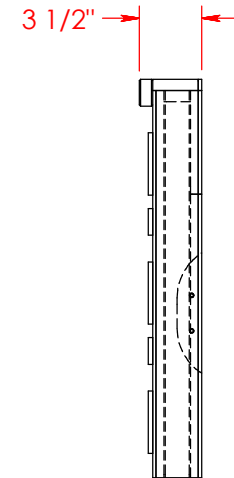

Part # AV7106

Part Description: AV7106 Avondale Nightstand

Date: 08/10/2015

Material: Assembly

Width: 24 1/16"

Height: 26 1/8"

Depth: 16 5/8"

Drawn By: dhoffmann

Legends Furniture

Part # AV7113

Part Description: AV7113 Avondale Queen Footboard

Date: 02/09/2015

Material: Assembly

Width: 64 1/16"

Height: 22 3/8"

Depth: 3 1/2"

Drawn By: DaveH

Legends Furniture

Part # AV7114

Part Description: AV7114 Avondale King Footboard

Date: 02/09/2015

Material: Assembly

Width: 80 1/16"

Height: 22 3/8"

Depth: 3 1/2"

Drawn By: DaveH

Legends Furniture

Part # AV7123

Part Description: AV7123 Avondale Queen Headboard

Date: 02/09/2015

Material: Assembly

Width: 64 1/16"