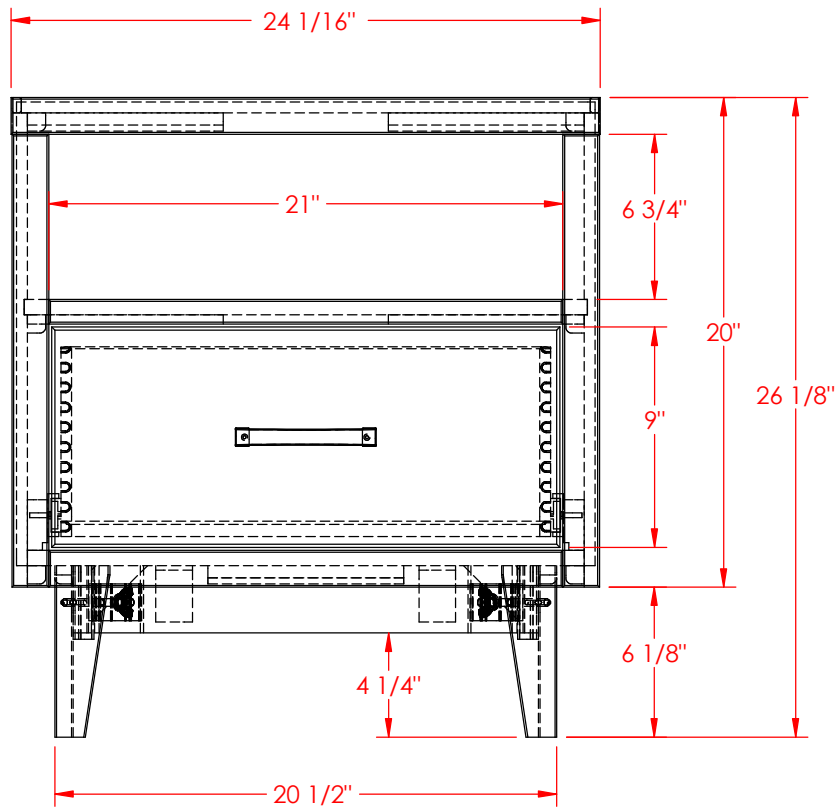

Legends Furniture

Part # AV7103
Material: Assembly

Part Description: AV7103 Avondale 6 Drawer Dresser
Width: 63 9/16" Height: 36 5/8" Depth: 16 5/8"

Date: 08/10/2015
Drawn By: dhoffmann

Legends Furniture

Part # AV7105

Part # AV7106

Part Description: AV7106 Avondale Nightstand

Date: 08/10/2015

Material: Assembly

Width: 24 1/16"

Height: 26 1/8"

Depth: 16 5/8"

Drawn By: dhoffmann

Legends Furniture

Part # AV7113

Part Description: AV7113 Avondale Queen Footboard

Date: 02/09/2015

Material: Assembly

Width: 64 1/16"

Height: 22 3/8"

Depth: 3 1/2"

Date: 02/27/2015

Material: Assembly

Width: 83 3/4"

Height: 9 9/16"

Depth: 4 1/2"

Drawn By: DaveH

Legends Furniture

Part # AV7156