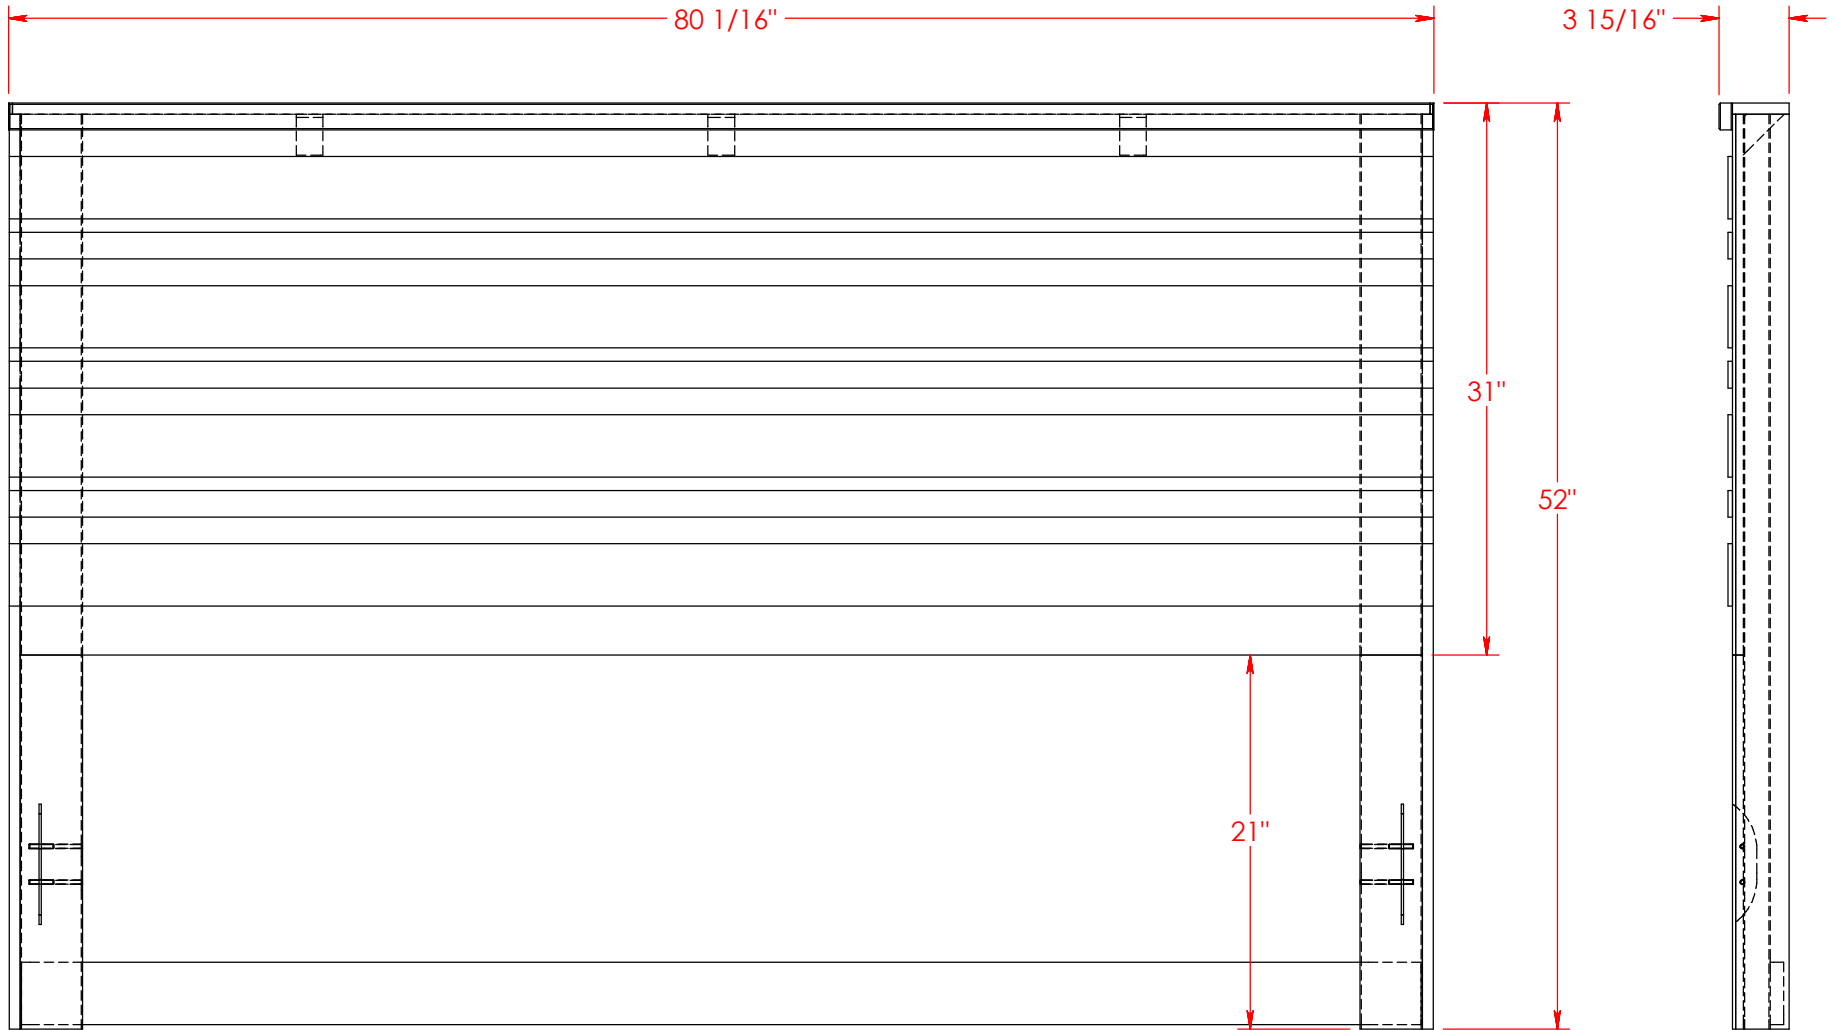

Height: 52"

Depth: 3 15/16"

Drawn By: DaveH

Legends Furniture

Part # AV7124

Part Description: AV7124 Avondale King Headboard

Date: 02/09/2015

Material: Assembly

Width: 80 1/16"

Height: 52"

Depth: 3 15/16"

Drawn By: DaveH

Legends Furniture

Part # AV7132

Part Description: AV7132 Queen Avondale Rails w/Slats

Date: 02/27/2015

Material: Assembly

Width: 83 3/4"

Height: 9 9/16"

Depth: 4 1/2"

Drawn By: DaveH

Legends Furniture

Part # AV7144

Part Description: AV7144 King Avondale Rails w/Slats

Date: 02/27/2015

Material: Assembly

Width: 83 3/4"

Height: 9 9/16"

Depth: 4 1/2"

Drawn By: DaveH

Legends Furniture

Part # AV7156