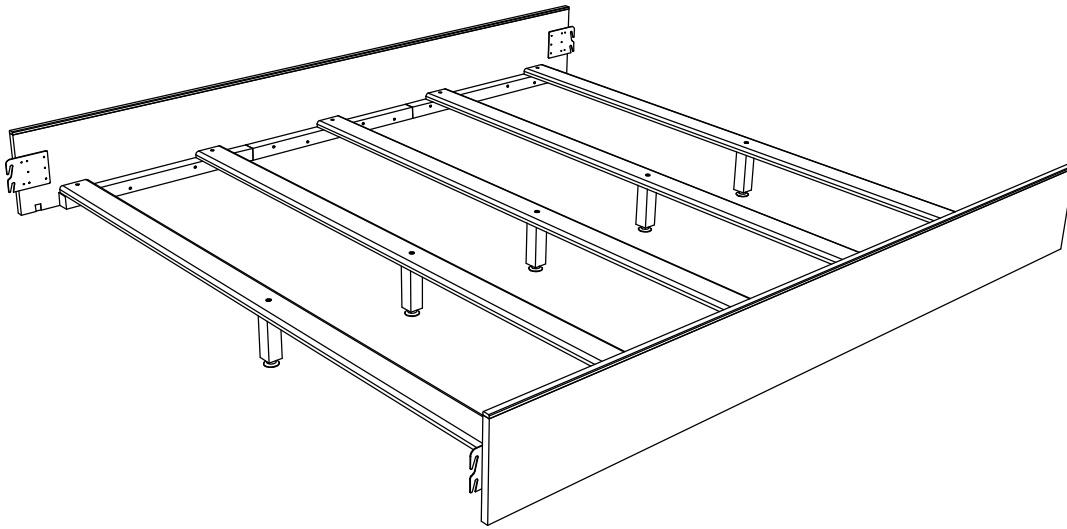

Material: Assembly

Width: 83 3/4"

Height: 9 9/16"

Depth: 4 1/2"

Drawn By: DaveH

Legends Furniture

Part # AV7144

Part Description: AV7144 King Avondale Rails w/Slats

Date: 02/27/2015

Material: Assembly

Width: 83 3/4"

Height: 9 9/16"

Depth: 4 1/2"

Drawn By: DaveH

Legends Furniture

Part # AV7156

Part Description: AV7156 Avondale Cal-King Rails w/Slats

Date: 02/27/2015

Material: Assembly

Width: 87 3/4"

Height: 10"

Depth: 5 3/8"

Drawn By: DaveH