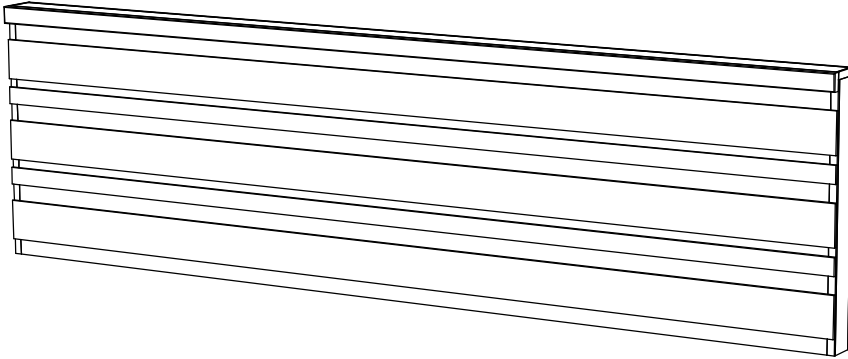

Legends Furniture

Part # AV7113

Part Description: AV7113 Avondale Queen Footboard

Date: 02/09/2015

Material: Assembly

Width: 64 1/16"

Height: 22 3/8"

Depth: 3 1/2"

Drawn By: DaveH

Legends Furniture

Part # AV7114

Part Description: AV7114 Avondale King Footboard

Date: 02/09/2015

Material: Assembly

Width: 80 1/16"

Height: 22 3/8"

Depth: 3 1/2"

Drawn By: DaveH

Legends Furniture

Part # AV7123

Part Description: AV7123 Avondale Queen Headboard

Date: 02/09/2015

Material: Assembly

Width: 64 1/16"