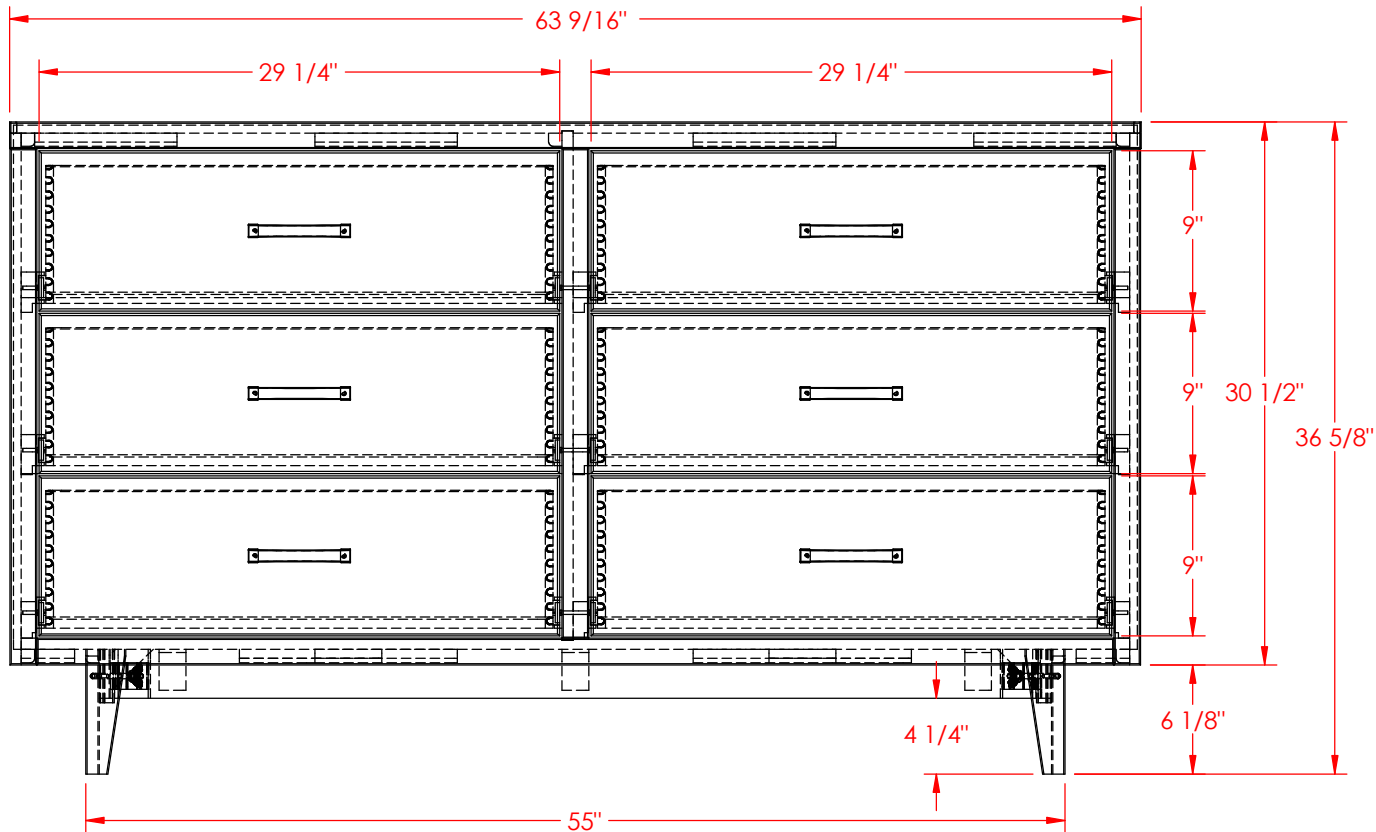

Legends Furniture

Part # AV7103
Material: Assembly

Part Description: AV7103 Avondale 6 Drawer Dresser
Width: 63 9/16" Height: 36 5/8" Depth: 16 5/8"

Date: 08/10/2015
Drawn By: dhoffmann

Legends Furniture

Part # AV7105

Part Description: AV7105 Avondale 4 Drawer Chest

Date: 08/10/2015

Material: Assembly

Width: 32 9/16"

Height: 45 3/4"

Depth: 16 5/8"

Drawn By: dhoffmann

Legends Furniture

Part # AV7106

Part Description: AV7106 Avondale Nightstand

Date: 08/10/2015

Material: Assembly

Width: 24 1/16"

Height: 26 1/8"

Depth: 16 5/8"

Drawn By: dhoffmann

Date: 02/27/2015

Material: Assembly

Width: 83 3/4"

Height: 9 9/16"

Depth: 4 1/2"

Drawn By: DaveH

Legends Furniture

Part # AV7156