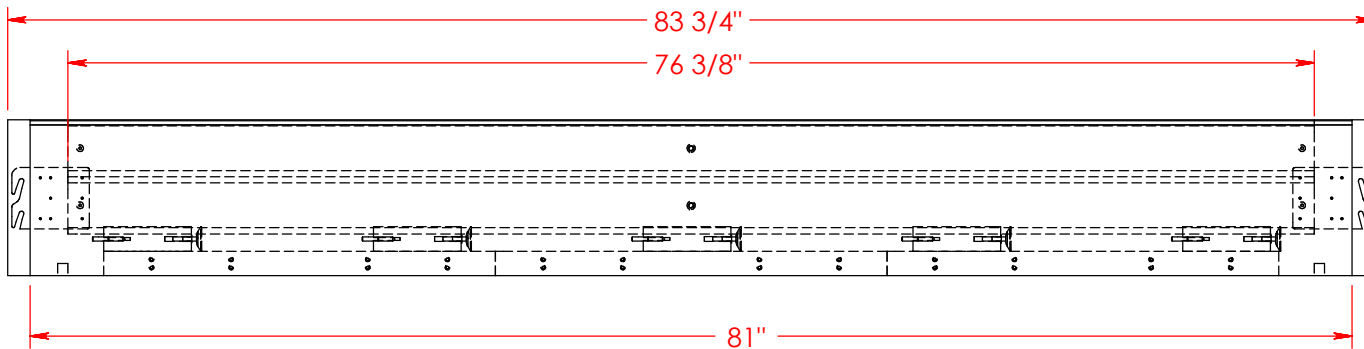

Width: 80 1/16"

Height: 52"

Depth: 3 15/16"

Drawn By: DaveH

Legends Furniture

Part # AV7132

Part Description: AV7132 Queen Avondale Rails w/Slats

Date: 02/27/2015

Material: Assembly

Width: 83 3/4"

Height: 9 9/16"

Depth: 4 1/2"

Drawn By: DaveH

Legends Furniture

Part # AV7144

Part Description: AV7144 King Avondale Rails w/Slats

Date: 02/27/2015

Material: Assembly

Width: 83 3/4"

Height: 9 9/16"

Depth: 4 1/2"

Drawn By: DaveH

Legends Furniture

Part # AV7156

Part Description: AV7156 Avondale Cal-King Rails w/Slats

Date: 02/27/2015

Material: Assembly

Width: 87 3/4"

Height: 10"

Depth: 5 3/8"

Drawn By: DaveH