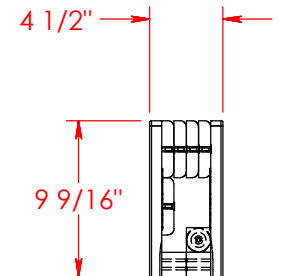

Height: 52"

Depth: 3 15/16"

Drawn By: DaveH

Legends Furniture

Part # AV7124

Part Description: AV7124 Avondale King Headboard

Date: 02/09/2015

Material: Assembly

Width: 80 1/16"

Height: 52"

Depth: 3 15/16"

Drawn By: DaveH

Legends Furniture

Part # AV7132

Part Description: AV7132 Queen Avondale Rails w/Slats

Date: 02/27/2015

Material: Assembly

Width: 83 3/4"

Height: 9 9/16"

Depth: 4 1/2"

Drawn By: DaveH

Legends Furniture

Part # AV7144

Part Description: AV7144 King Avondale Rails w/Slats

Date: 02/27/2015

Material: Assembly

Width: 83 3/4"

Height: 9 9/16"

Depth: 4 1/2"

Drawn By: DaveH

Legends Furniture

Part # AV7156