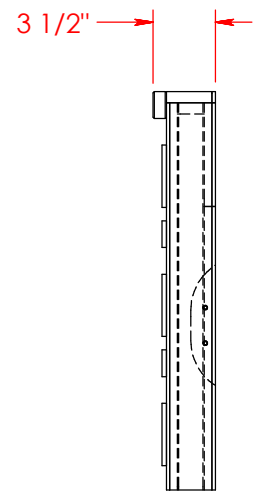

Part # AV7106

Part Description: AV7106 Avondale Nightstand

Date: 08/10/2015

Material: Assembly

Width: 24 1/16"

Height: 26 1/8"

Depth: 16 5/8"

Drawn By: dhoffmann

Drawn By: DaveH

Legends Furniture

Part # AV7114

Part Description: AV7114 Avondale King Footboard

Date: 02/09/2015

Material: Assembly

Width: 80 1/16"

Height: 22 3/8"

Depth: 3 1/2"

Drawn By: DaveH

Legends Furniture

Part # AV7123

Part Description: AV7123 Avondale Queen Headboard

Date: 02/09/2015

Material: Assembly

Width: 64 1/16"

Date: 02/27/2015

Material: Assembly

Width: 83 3/4"

Height: 9 9/16"

Depth: 4 1/2"

Drawn By: DaveH

Legends Furniture

Part # AV7156