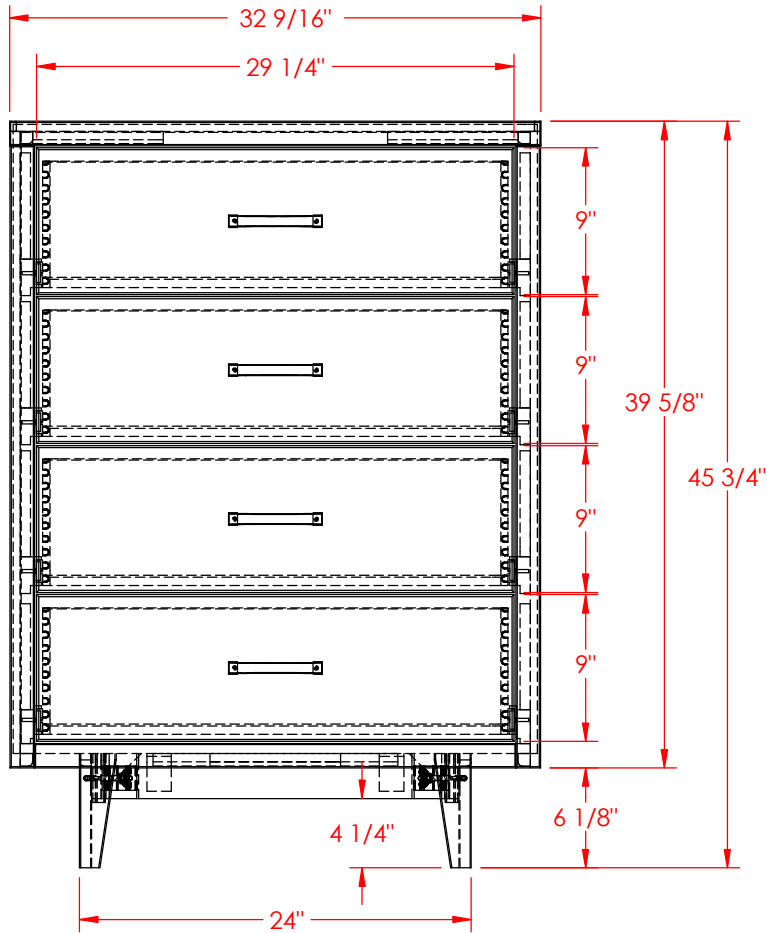

Legends Furniture

Part # AV7103
Material: Assembly

Part Description: AV7103 Avondale 6 Drawer Dresser
Width: 63 9/16" Height: 36 5/8" Depth: 16 5/8"

Date: 08/10/2015
Drawn By: dhoffmann

Legends Furniture

Part # AV7105

Part Description: AV7105 Avondale 4 Drawer Chest

Date: 08/10/2015

Material: Assembly

Width: 32 9/16"

Height: 45 3/4"

Depth: 16 5/8"

Drawn By: dhoffmann

Legends Furniture

Part # AV7106

Part Description: AV7106 Avondale Nightstand

Date: 08/10/2015

Material: Assembly

Width: 24 1/16"

Height: 26 1/8"

Depth: 16 5/8"

Drawn By: dhoffmann

Date: 02/27/2015

Material: Assembly

Width: 83 3/4"

Height: 9 9/16"

Depth: 4 1/2"

Drawn By: DaveH

Legends Furniture

Part # AV7156