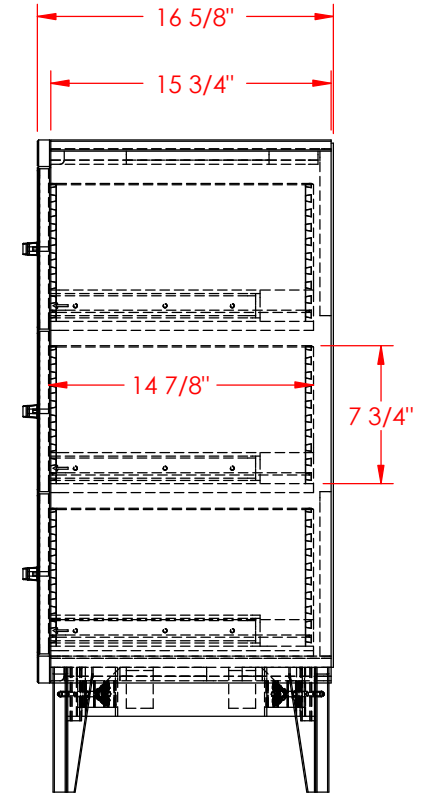

Legends Furniture

Part # AV7103
Material: Assembly

Part Description: AV7103 Avondale 6 Drawer Dresser
Width: 63 9/16" Height: 36 5/8" Depth: 16 5/8"

Date: 08/10/2015
Drawn By: dhoffmann

Legends Furniture

Part # AV7105

Part Description: AV7105 Avondale 4 Drawer Chest

Date: 08/10/2015

Material: Assembly

Width: 32 9/16"

Height: 45 3/4"

Depth: 16 5/8"

Drawn By: dhoffmann

Legends Furniture

Part # AV7106

Part Description: AV7106 Avondale Nightstand

Date: 08/10/2015

Material: Assembly

Width: 24 1/16"

Height: 26 1/8"

Depth: 16 5/8"

Drawn By: dhoffmann

Date: 02/27/2015

Material: Assembly

Width: 83 3/4"

Height: 9 9/16"

Depth: 4 1/2"

Drawn By: DaveH

Legends Furniture

Part # AV7156