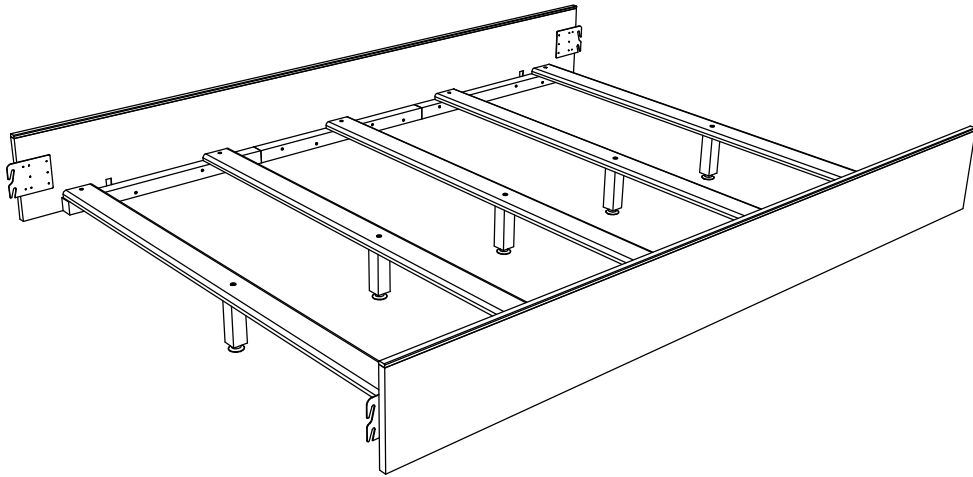

Width: 80 1/16"

Height: 52"

Depth: 3 15/16"

Drawn By: DaveH

Legends Furniture

Part # AV7132

Part Description: AV7132 Queen Avondale Rails w/Slats

Date: 02/27/2015

Material: Assembly

Width: 83 3/4"

Height: 9 9/16"

Depth: 4 1/2"

Drawn By: DaveH

Legends Furniture

Part # AV7144

Part Description: AV7144 King Avondale Rails w/Slats