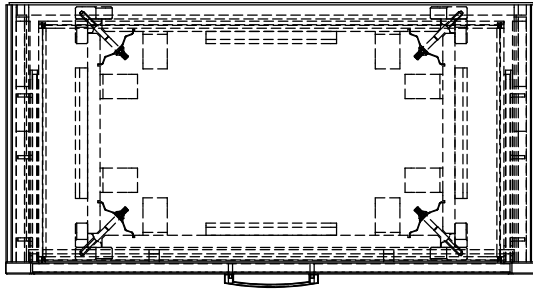

Legends Furniture

Part # AV7103
Material: Assembly

Part Description: AV7103 Avondale 6 Drawer Dresser
Width: 63 9/16" Height: 36 5/8" Depth: 16 5/8"

Date: 08/10/2015
Drawn By: dhoffmann

Legends Furniture

Part # AV7105

Part Description: AV7105 Avondale 4 Drawer Chest

Date: 08/10/2015

Material: Assembly

Width: 32 9/16"

Height: 45 3/4"

Depth: 16 5/8"

Drawn By: dhoffmann

Legends Furniture

Part # AV7106

Part Description: AV7106 Avondale Nightstand

Date: 08/10/2015

Material: Assembly

Width: 24 1/16"

Height: 26 1/8"

Depth: 16 5/8"

Drawn By: dhoffmann

Legends Furniture

Part # AV7113

Part Description: AV7113 Avondale Queen Footboard

Date: 02/09/2015

Material: Assembly

Width: 64 1/16"

Height: 22 3/8"

Depth: 3 1/2"