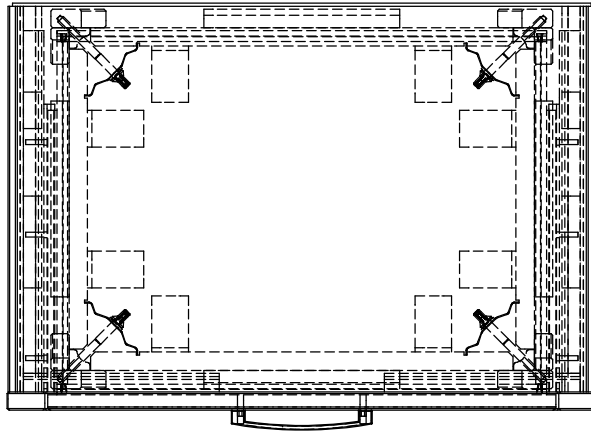

Legends Furniture

Part # AV7103
Material: Assembly

Part Description: AV7103 Avondale 6 Drawer Dresser
Width: 63 9/16" Height: 36 5/8" Depth: 16 5/8"

Date: 08/10/2015
Drawn By: dhoffmann

Legends Furniture

Part # AV7105

Part # AV7106

Part Description: AV7106 Avondale Nightstand

Date: 08/10/2015

Material: Assembly

Width: 24 1/16"

Height: 26 1/8"

Depth: 16 5/8"

Drawn By: dhoffmann

Legends Furniture

Part # AV7113

Part Description: AV7113 Avondale Queen Footboard

Date: 02/09/2015

Material: Assembly

Width: 64 1/16"

Height: 22 3/8"

Depth: 3 1/2"

Drawn By: DaveH

Legends Furniture

Part # AV7114

Part Description: AV7114 Avondale King Footboard

Date: 02/09/2015

Material: Assembly

Width: 80 1/16"

Height: 22 3/8"