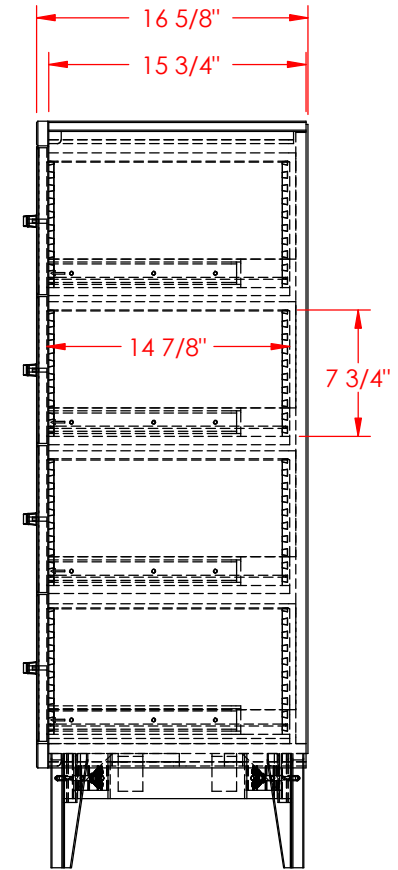

Legends Furniture

Part # AV7103
Material: Assembly

Part Description: AV7103 Avondale 6 Drawer Dresser
Width: 63 9/16" Height: 36 5/8" Depth: 16 5/8"

Date: 08/10/2015
Drawn By: dhoffmann

Legends Furniture

Part # AV7105

Part Description: AV7105 Avondale 4 Drawer Chest

Date: 08/10/2015

Material: Assembly

Width: 32 9/16"

Height: 45 3/4"

Depth: 16 5/8"

Drawn By: dhoffmann

Legends Furniture

Part # AV7106

Part Description: AV7106 Avondale Nightstand

Date: 08/10/2015

Material: Assembly

Width: 24 1/16"

Height: 26 1/8"

Depth: 16 5/8"

Drawn By: dhoffmann

Date: 02/27/2015

Material: Assembly

Width: 83 3/4"

Height: 9 9/16"

Depth: 4 1/2"

Drawn By: DaveH

Legends Furniture

Part # AV7156