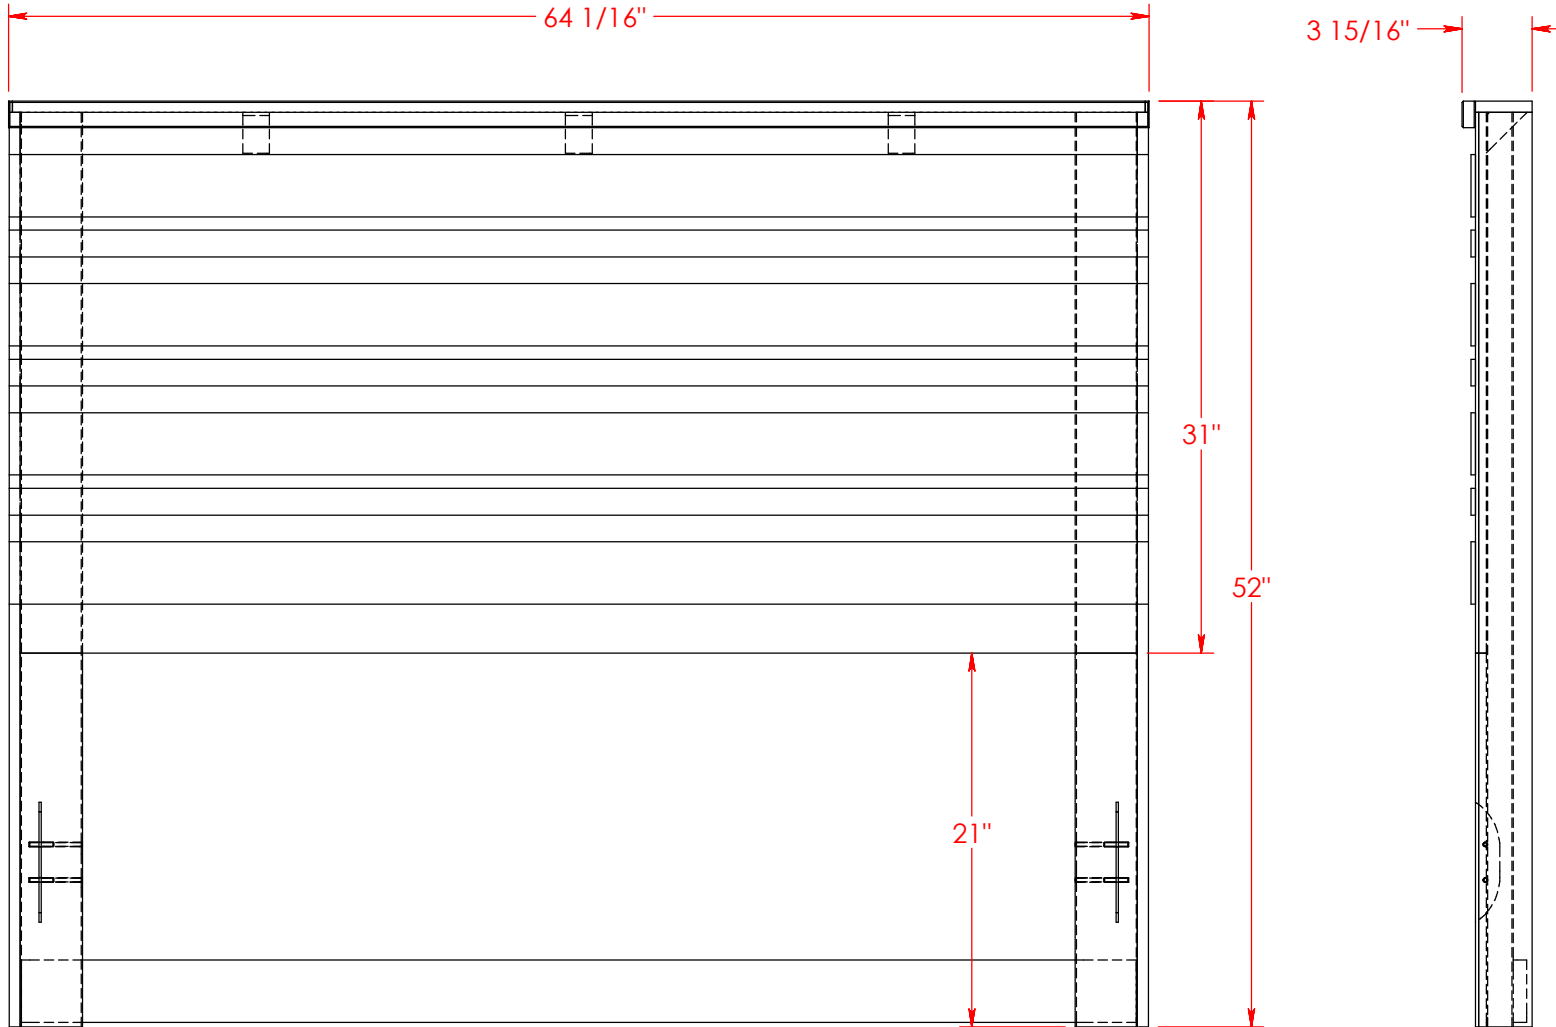

Legends Furniture

Part # AV7123

Part Description: AV7123 Avondale Queen Headboard

Date: 02/09/2015

Material: Assembly

Width: 64 1/16"

Height: 52"

Depth: 3 15/16"

Drawn By: DaveH