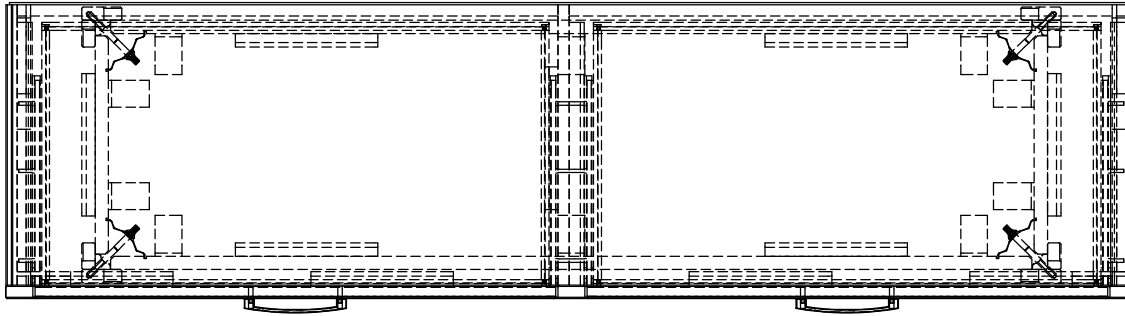

Legends Furniture

Part # AV7103
Material: Assembly

Part Description: AV7103 Avondale 6 Drawer Dresser
Width: 63 9/16" Height: 36 5/8" Depth: 16 5/8"

Date: 08/10/2015
Drawn By: dhoffmann

Legends Furniture

Part # AV7105

Part Description: AV7105 Avondale 4 Drawer Chest

Date: 08/10/2015

Material: Assembly

Width: 32 9/16"

Height: 45 3/4"

Depth: 16 5/8"

Drawn By: dhoffmann

Legends Furniture

Part # AV7106

Part Description: AV7106 Avondale Nightstand

Date: 08/10/2015

Material: Assembly

Width: 24 1/16"

Height: 26 1/8"

Depth: 16 5/8"

Drawn By: dhoffmann

Date: 02/27/2015

Material: Assembly

Width: 83 3/4"

Height: 9 9/16"

Depth: 4 1/2"

Drawn By: DaveH

Legends Furniture

Part # AV7156