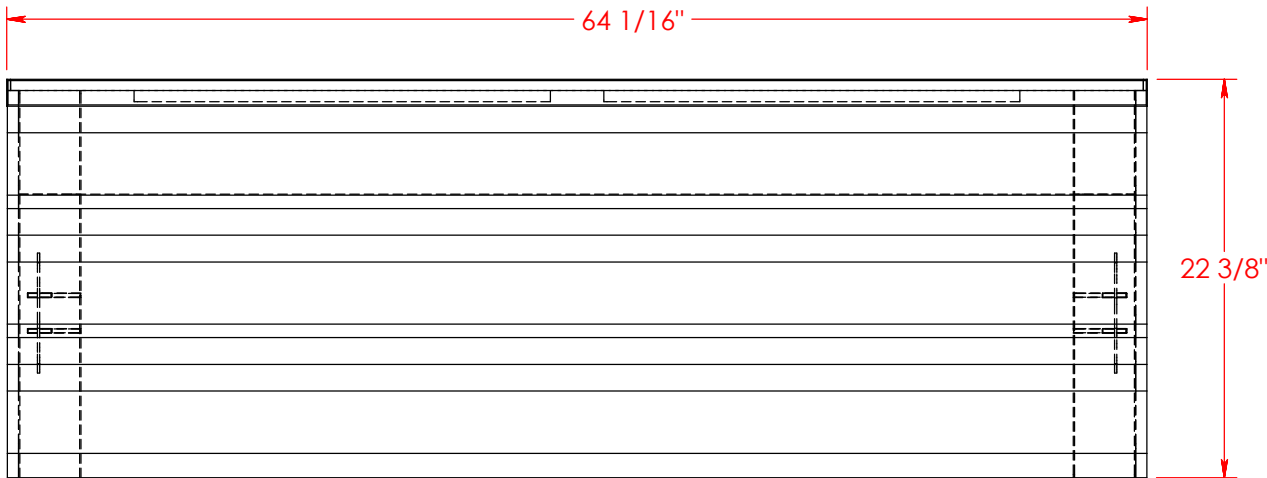

Part # AV7106

Part Description: AV7106 Avondale Nightstand

Date: 08/10/2015

Material: Assembly

Width: 24 1/16"

Height: 26 1/8"

Depth: 16 5/8"

Drawn By: dhoffmann

Legends Furniture

Part # AV7113

Part Description: AV7113 Avondale Queen Footboard

Date: 02/09/2015

Material: Assembly

Width: 64 1/16"

Height: 22 3/8"

Depth: 3 1/2"

Drawn By: DaveH

Legends Furniture

Part # AV7114

Part Description: AV7114 Avondale King Footboard

Date: 02/09/2015

Material: Assembly

Width: 80 1/16"

Height: 22 3/8"

Date: 02/27/2015

Material: Assembly

Width: 83 3/4"

Height: 9 9/16"

Depth: 4 1/2"

Drawn By: DaveH

Legends Furniture

Part # AV7156