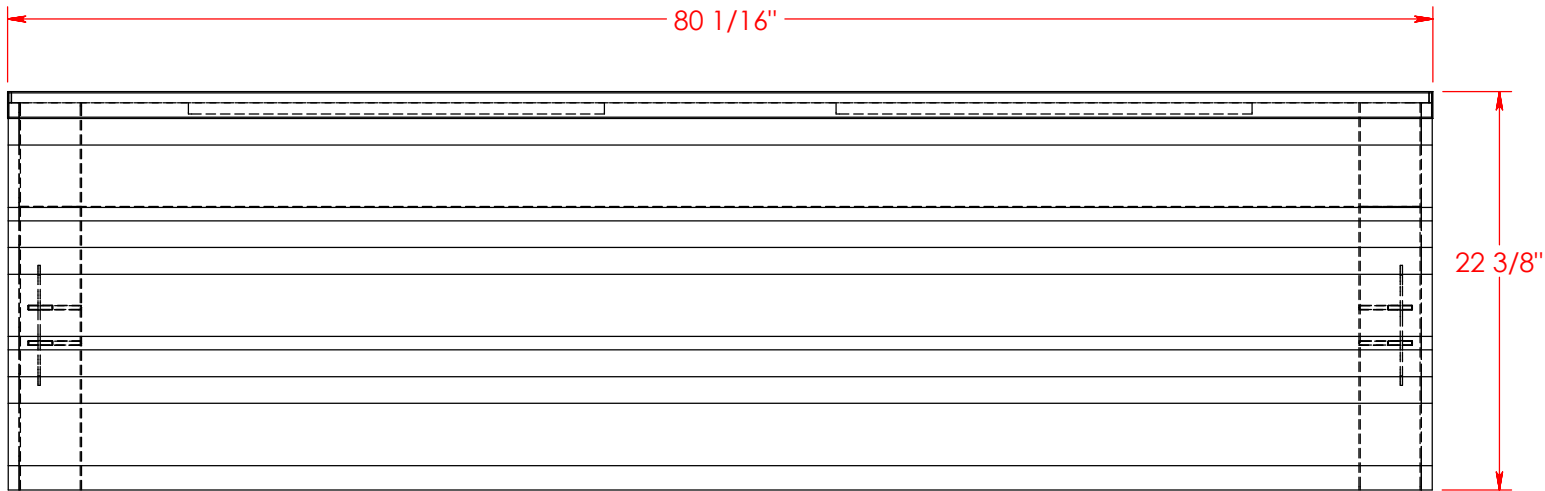

Legends Furniture

Part # AV7113

Part Description: AV7113 Avondale Queen Footboard

Date: 02/09/2015

Material: Assembly

Width: 64 1/16"

Height: 22 3/8"

Depth: 3 1/2"

Drawn By: DaveH

Legends Furniture

Part # AV7114

Part Description: AV7114 Avondale King Footboard

Date: 02/09/2015

Material: Assembly

Width: 80 1/16"

Height: 22 3/8"

Depth: 3 1/2"

Drawn By: DaveH

Legends Furniture

Part # AV7123

Part Description: AV7123 Avondale Queen Headboard

Date: 02/09/2015

Material: Assembly

Width: 64 1/16"

Date: 02/27/2015

Material: Assembly

Width: 83 3/4"

Height: 9 9/16"

Depth: 4 1/2"

Drawn By: DaveH

Legends Furniture

Part # AV7156