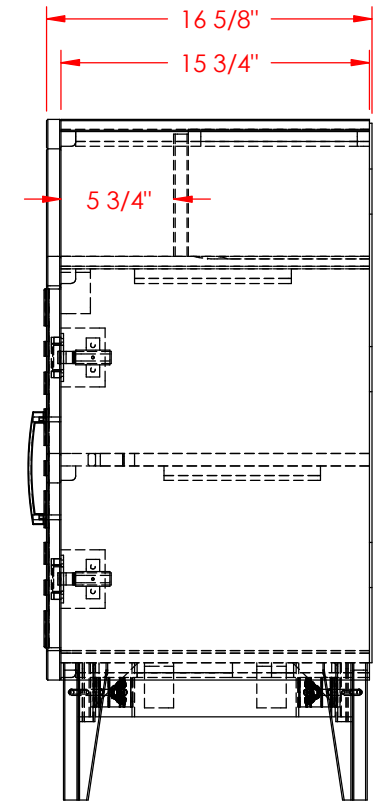

# Legends Furniture

Part # AV1328

Part Description: AV1328 Avondale TV Console

Date: 08/10/2015

Material: Assembly

Width: 62 1/16"

Height: 34 3/4"

Depth: 16 5/8"

# Legends Furniture

Part # AV3975

Material: Assembly

Part Description: AV3975 Avondale Universal Pier w/Doors

Width: 29 7/8"

Height: 78 1/8"

Depth: 12 7/8"

Date: 01/13/2016