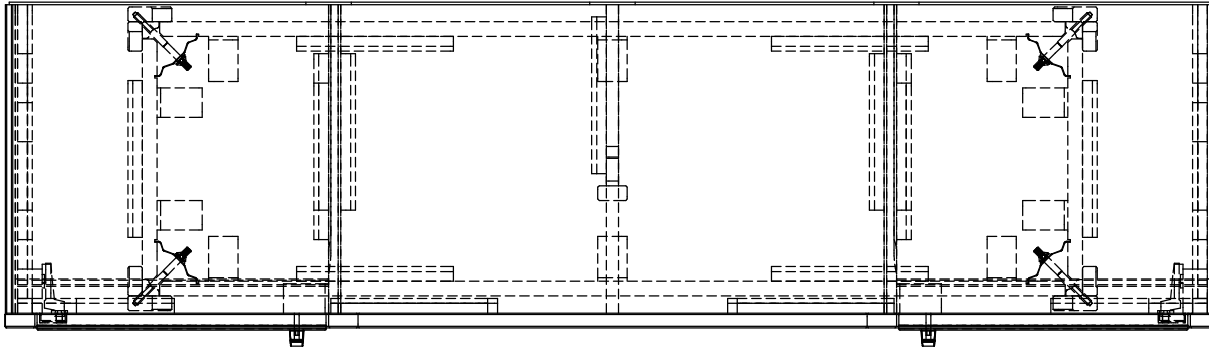

# Legends Furniture

Part # AV1328

Part Description: AV1328 Avondale TV Console

Date: 08/10/2015

Material: Assembly

Width: 62 1/16"

Height: 34 3/4"

Depth: 16 5/8"

# Legends Furniture

Part # AV3975

Material: Assembly

Part Description: AV3975 Avondale Universal Pier w/Doors

Width: 29 7/8"

Height: 78 1/8"

Depth: 12 7/8"

Date: 01/13/2016