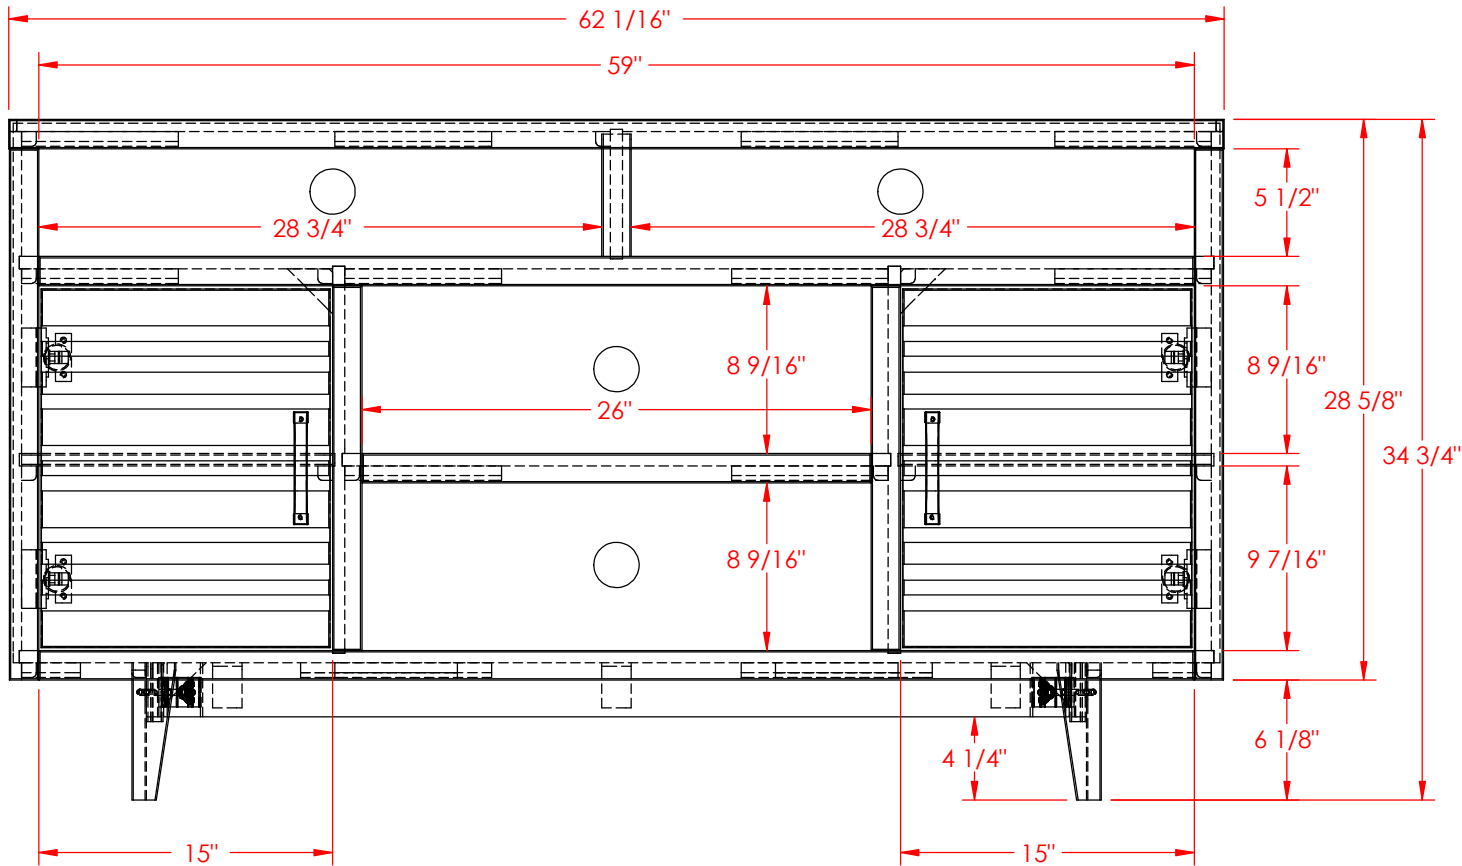

# Legends Furniture

Part # AV1328

Part Description: AV1328 Avondale TV Console

Date: 08/10/2015

Material: Assembly

Width: 62 1/16"

Height: 34 3/4"

Depth: 16 5/8"

# Legends Furniture

Part # AV3975

Material: Assembly

Part Description: AV3975 Avondale Universal Pier w/Doors

Width: 29 7/8"

Height: 78 1/8"

Depth: 12 7/8"

Date: 01/13/2016