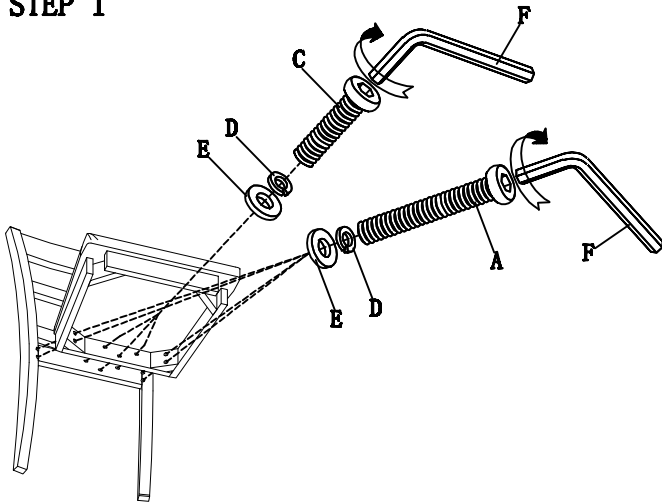

ASSEMBLY INSTRUCTIONS

ZBRG-8061 Breckenridge Side Chair

PART LISTS

PART	DESCRIPTION	Q' TY
1	Chair Back	1PC
2	Cushion With Seat Frame	1PC
3	Front Legs	2PCS

HARDWARE LISTS

PART	DESCRIPTION	Q' TY
A	Bolt (Ø1/4" * 80mmL)	4PCS
B	Bolt (Ø1/4" * 57mmL)	4PCS
C	Bolt (Ø1/4" * 38mmL)	3PCS
D	Lock Washer (Ø1/4" * Ø11*1)	11PCS
E	Flat Washer (Ø1/4" * Ø19*1)	11PCS
F	Allen Wrench (4mm)	1PC

STEP 1

STEP 2

ASSEMBLY INSTRUCTIONS

ZBRG-8090 Breckenridge 42" Round Counter Height Table

PART LISTS

PART	DESCRIPTION	Q' TY
1	Table Top 	1PC
2	Legs 	4PCS

HARDWARE LISTS

PART	DESCRIPTION	Q' TY
A	 Bolt (Ø5/16"*60mmL)	8PCS
B	 Lock Washer (Ø5/16"*Ø13*1)	8PCS
C	 Flat Washer (Ø5/16"*Ø19*1)	8PCS
D	 Allen Wrench (4mm)	1PC