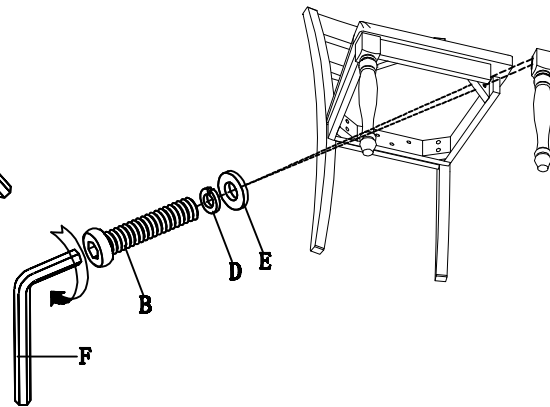

ASSEMBLY INSTRUCTIONS

ZBRG-8061 Breckenridge Side Chair

PART LISTS

PART	DESCRIPTION	Q' TY
1	Chair Back	1PC
2	Cushion With Seat Frame	1PC
3	Front Legs	2PCS

HARDWARE LISTS

PART	DESCRIPTION	Q' TY
A	Bolt (Ø1/4" * 80mmL)	4PCS
B	Bolt (Ø1/4" * 57mmL)	4PCS
C	Bolt (Ø1/4" * 38mmL)	3PCS
D	Lock Washer (Ø1/4" * Ø11*1)	11PCS
E	Flat Washer (Ø1/4" * Ø19*1)	11PCS
F	Allen Wrench (4mm)	1PC

STEP 1

STEP 2

ASSEMBLY INSTRUCTIONS

ZBRG-8090 Breckenridge 42" Round Counter Height Table

PART LISTS

PART	DESCRIPTION	Q' TY
1	Table Top 	1PC
2	Legs 	4PCS

HARDWARE LISTS

PART	DESCRIPTION	Q' TY
A	 Bolt (Ø5/16"*60mmL)	8PCS
B	 Lock Washer (Ø5/16"*Ø13*1)	8PCS
C	 Flat Washer (Ø5/16"*Ø19*1)	8PCS
D	 Allen Wrench (4mm)	1PC