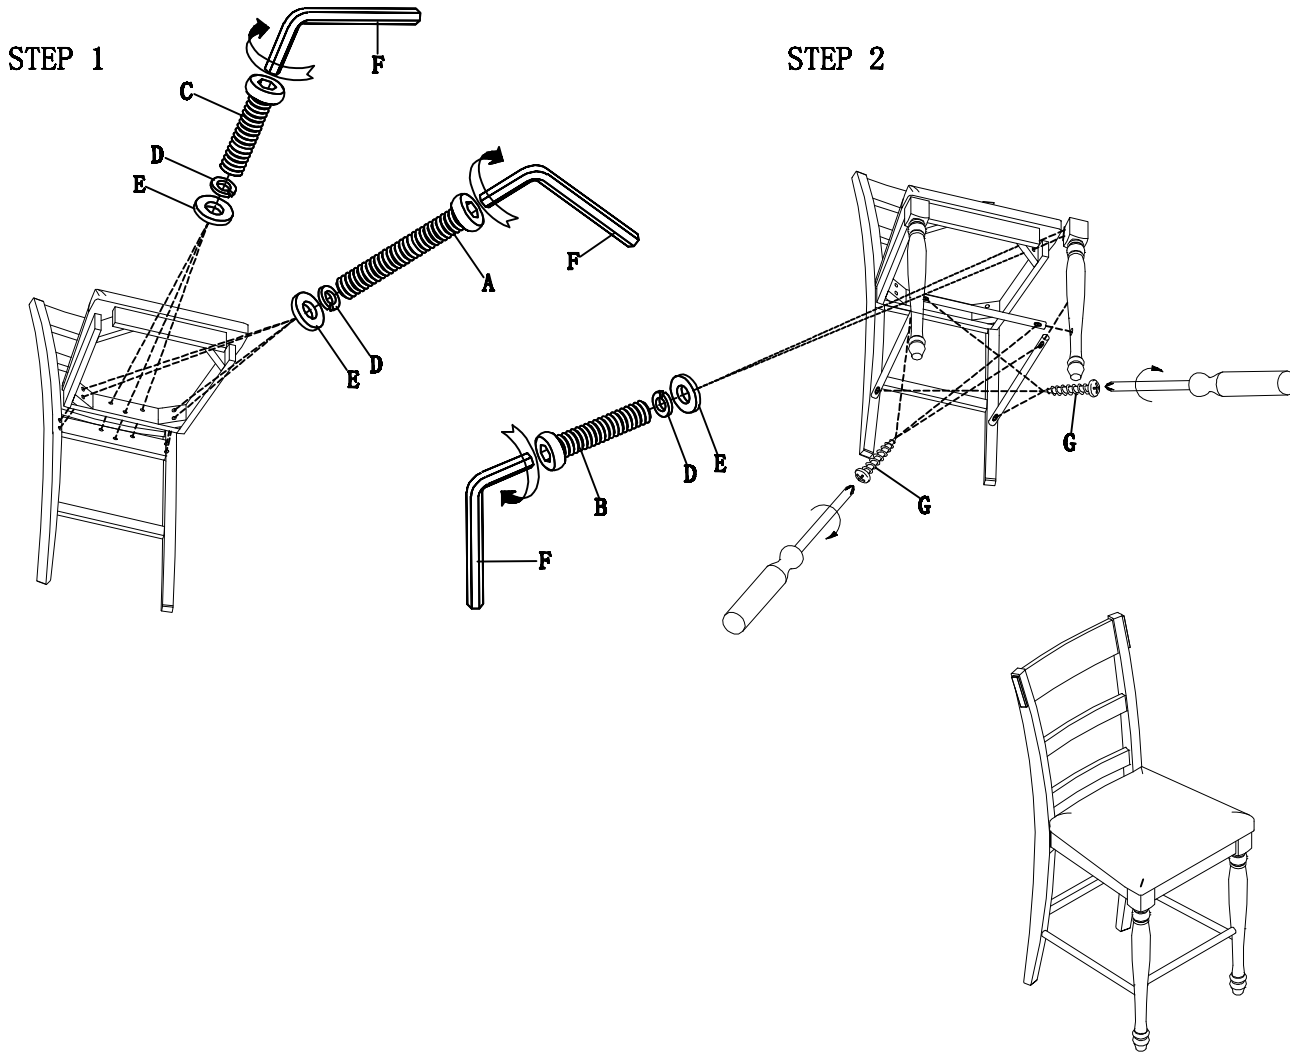

ASSEMBLY INSTRUCTIONS

ZBRG-8001 Breckenridge Counter Height Stool

PART LISTS

PART	DESCRIPTION	Q' TY
1	Chair Back	1PC
2	Cushion With Seat Frame	1PC
3	Front Legs (R+L)	2PCS
4	Front Stretcher	1PC
5	Side Stretcher	2PCS

HARDWARE LISTS

PART	DESCRIPTION	Q' TY
A	Bolt (Ø1/4" * 80mmL)	4PCS
B	Bolt (Ø1/4" * 57mmL)	4PCS
C	Bolt (Ø1/4" * 38mmL)	3PCS
D	Lock Washer (Ø1/4" * Ø13*1)	11PCS
E	Flat Washer (Ø1/4" * Ø19*1)	11PCS
F	Allen Wrench (4mm)	1PC
G	Screws (#4*38mm)	6PCS

ASSEMBLY INSTRUCTIONS

ZBRG-8080 Breckenridge 48" Round Table

PART LISTS

PART	DESCRIPTION	Q' TY
1	Table Top 	1PC
2	Legs 	4PCS

HARDWARE LISTS

PART	DESCRIPTION	Q' TY
A	 Bolt (Ø5/16"*60mmL)	8PCS
B	 Lock Washer (Ø5/16"*Ø13*1)	8PCS
C	 Flat Washer (Ø5/16"*Ø19*1)	8PCS
D	 Allen Wrench (4mm)	1PC

STEP 1