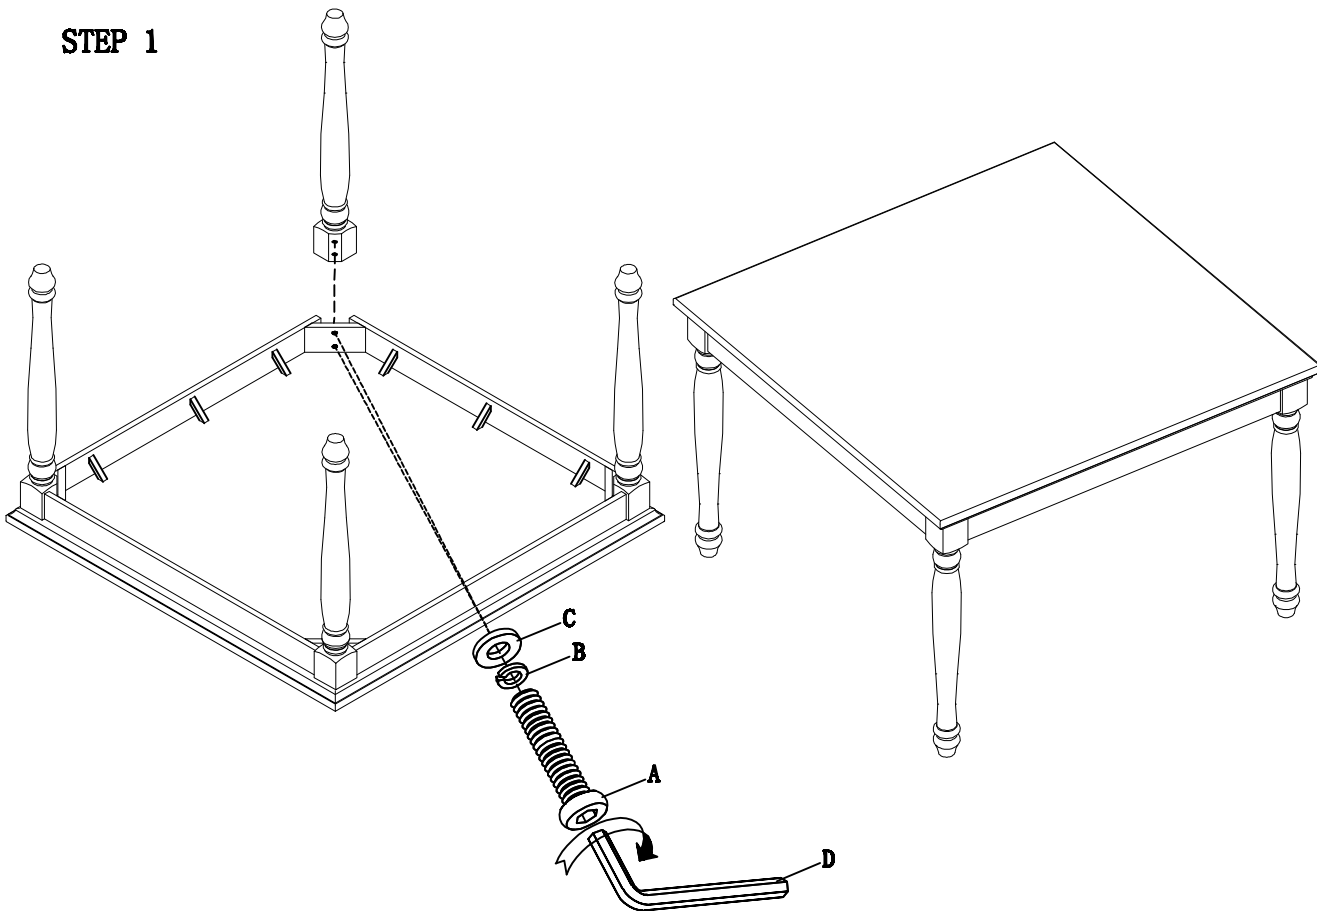

ASSEMBLY INSTRUCTIONS

ZBRG-8000 Breckenridge 54" Square Height Table

PART LISTS

PART	DESCRIPTION	Q' TY
1	Table Top	1PC
2	Legs	4PCS

HARDWARE LISTS

PART	DESCRIPTION	Q' TY
A	Bolt (Ø5/16"*75mmL)	8PCS
B	Lock Washer (Ø5/16"*Ø13*1)	8PCS
C	Flat Washer (Ø5/16"*Ø19*1)	8PCS
D	Allen Wrench (4mm)	1PC

STEP 1

ASSEMBLY INSTRUCTIONS

ZBRG-8001 Breckenridge Counter Height Stool

PART LISTS

PART	DESCRIPTION	Q' TY
1	Chair Back	1PC
2	Cushion With Seat Frame	1PC
3	Front Legs (R+L)	2PCS
4	Front Stretcher	1PC
5	Side Stretcher	2PCS

HARDWARE LISTS

PART	DESCRIPTION	Q' TY
A	Bolt (Ø1/4" * 80mmL)	4PCS
B	Bolt (Ø1/4" * 57mmL)	4PCS
C	Bolt (Ø1/4" * 38mmL)	3PCS
D	Lock Washer (Ø1/4" * Ø13*1)	11PCS
E	Flat Washer (Ø1/4" * Ø19*1)	11PCS
F	Allen Wrench (4mm)	1PC
G	Screws (#4*38mm)	6PCS